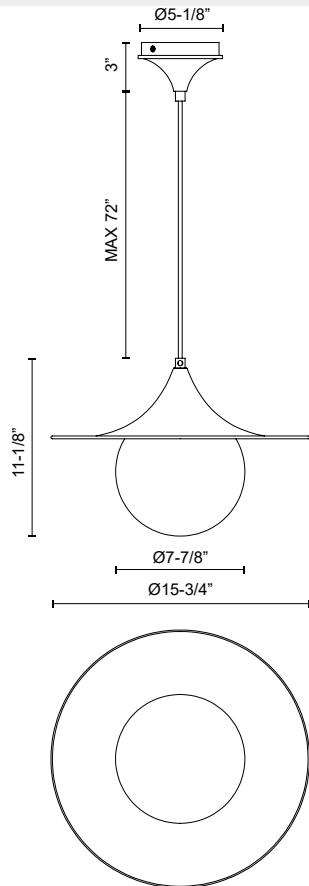

## FUJI PD525216

FIXTURE DIMENSIONS	D15-3/4" x H11-1/8"
LAMP TYPE	E26
MAX WATTAGE	60W
BULB QTY	1
BULBS INCLUDED	No
VOLTAGE	120V
GLASS DETAILS	Opal Glass
MATERIAL	Aluminum; Glass; Steel;
WIRE LENGTH	72"
MINIMUM HANG HEIGHT	16"
SLOPED CEILING ADAPTABLE	Yes
LOCATION	Dry
CANOPY DIMENSIONS	D5-1/8" x H3"
PAINT FINISH	BG02; MB01;

[ D - Diameter, L - Length, W - Width, H - Height, E - Extension ]