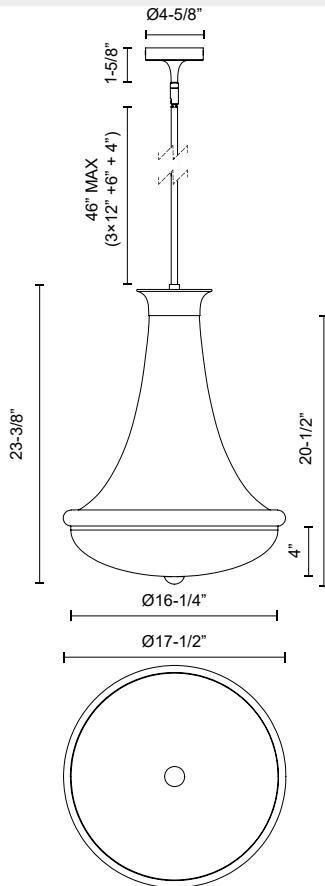

alora mood

P. 1.855.855.8926

CANADA: 19054 28TH Avenue Surrey - BC V3Z 6M3

USA: 3035 E. Lone Mountain Rd - Las Vegas, NV, 89081

MARCEL PD464018

FIXTURE DIMENSIONS	D17-1/2" x H23-3/8"
LAMP TYPE	E26
MAX WATTAGE	60W
BULB QTY	4
BULBS INCLUDED	No
VOLTAGE	120V
MATERIAL	Steel
GLASS DETAILS	Clear Glass
ROD LENGTH	46" Max (3x12" + 1x6" + 1x4")
MINIMUM HANG HEIGHT	36"
SLOPED CEILING ADAPTABLE	Yes, Up to 45 Degrees
LOCATION	Dry
CANOPY DIMENSIONS	D4-5/8" x D1-5/8"
PAINT FINISH	AG01; CH01; MB01;

[D - Diameter, L - Length, W - Width, H - Height, E - Extension]

AVAILABLE FINISHES:

PD464018AG
Aged Gold

PD464018CH
Chrome

PD464018MB
Matte Black

*For complete warranty terms, please visit: www.aloralighting.com/warranty