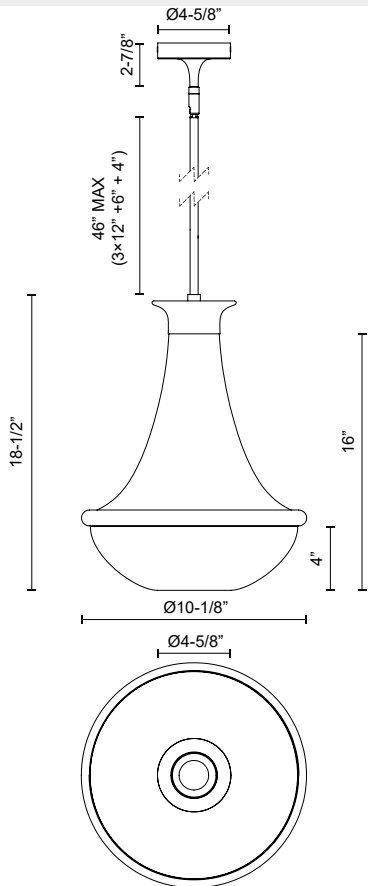

WWW.ALORAMOOD.COM

© 2023 KUZCO LIGHTING. ALL RIGHTS RESERVED.