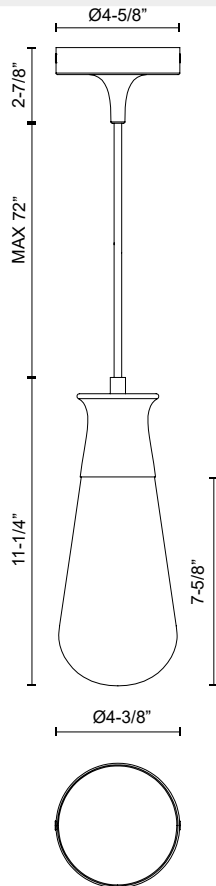

alora mood

P. 1.855.855.8926

CANADA: 19054 28TH Avenue Surrey - BC V3Z 6M3

USA: 3035 E. Lone Mountain Rd - Las Vegas, NV, 89081

MARCEL PD464001

FIXTURE DIMENSIONS	D4-3/8" x H11-1/4"
LAMP TYPE	E26
MAX WATTAGE	60W
BULB QTY	1
BULBS INCLUDED	No
VOLTAGE	120V
MATERIAL	Steel
GLASS DETAILS	Clear Glass
WIRE LENGTH	72" Max
MINIMUM HANG HEIGHT	16"
SLOPED CEILING ADAPTABLE	Yes
LOCATION	Dry
CANOPY DIMENSIONS	D4-5/8" x H2-7/8"
PAINT FINISH	AG01; CH01; MB01;

[D - Diameter, L - Length, W - Width, H - Height, E - Extension]

AVAILABLE FINISHES:

PD464001AG
Aged Gold

PD464001CH
Chrome

PD464001MB
Matte Black

*For complete warranty terms, please visit: www.aloralighting.com/warranty