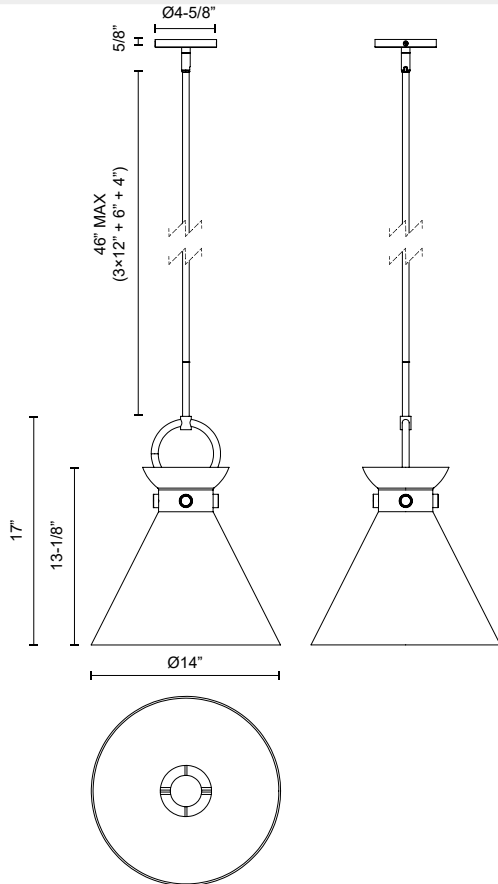

alora mood

P. 1.855.855.8926

CANADA: 19054 28TH Avenue Surrey - BC V3Z 6M3

USA: 3035 E. Lone Mountain Rd - Las Vegas, NV, 89081

EMERSON PD412514

FIXTURE DIMENSIONS	D14" x H17"
LAMP TYPE	E26
MAX WATTAGE	60W
BULB QTY	1
BULBS INCLUDED	No
VOLTAGE	120V
MATERIAL	Steel
GLASS DETAILS	Clear Glass, Glossy Opal Glass or Smoked Glass
ROD LENGTH	46" Max (3x12" + 1x6" + 1x4")
MINIMUM HANG HEIGHT	27"
SLOPED CEILING ADAPTABLE	Yes, Up to 45 Degrees
LOCATION	Dry
CANOPY DIMENSIONS	D4-5/8" x H5/8"
PAINT FINISH	AG01; MB01;

[D - Diameter, L - Length, W - Width, H - Height, E - Extension]

AVAILABLE FINISHES:

*For complete warranty terms, please visit: www.aloralighting.com/warranty

WWW.ALORAMOOD.COM

© 2023 KUZCO LIGHTING. ALL RIGHTS RESERVED.