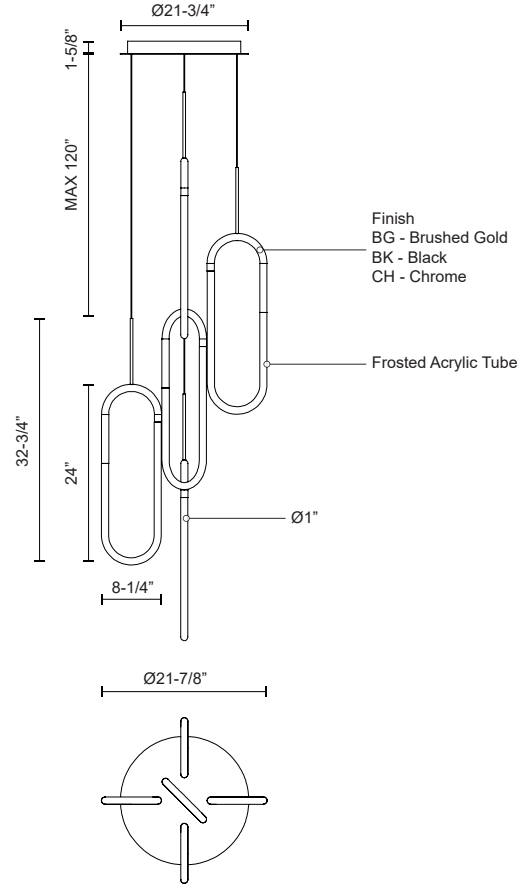

HURON MP95105

PENDANTS

PROJECT

MP95105-CH
Chrome

MP95105-BG
Brushed Gold

MP95105-BK
Black

SPECIFICATION DETAILS

Fixture Dimensions	D21-7/8" x H32-3/4"
Light Source	LED with DC Driver
Wattage	50W
Total Lumens	4000lm
Delivered Lumens	2585lm
Voltage	120V
Color Temperature	3000K
CRI (Ra)	90CRI
Optional Color Temps	2700K - 5000K Available, Minimum Order Quantities Apply
LED Rated Life	50,000 hours
Dimming	100% - 10%, TRIAC or ELV Dimmer (Not Included)
Diffuser Details	Frosted acrylic diffuser
Adjustable	Yes
Wire Length	120" Max
Wire Type	Black Coaxial Wire
Sloped Ceiling Adaptable	Yes
Location	Dry
Canopy Dimensions	D21-3/4" x H1-5/8"
Paint Finish	BG01; BK01; CH01;

* For custom options, consult factory for details.

* For warranty information, please visit www.kuzcolighting.com/warranty

DESCRIPTION

Extruded aluminum body, acrylic frosted tube, matte powder-coated or plated finish