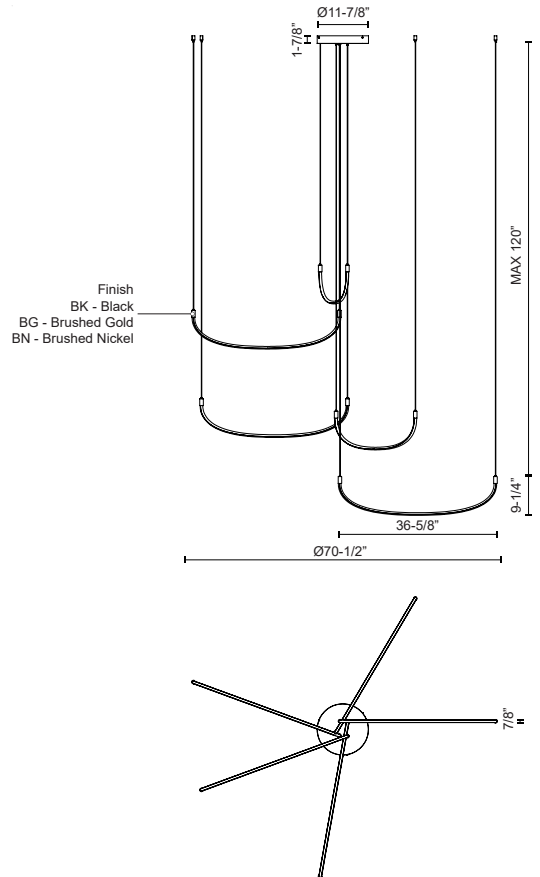

**TALIS**  
**MP89570**  
PENDANTS

PROJECT

MP89570-BG  
Brushed Gold

MP89570-BK  
Black

MP89570-BN  
Brushed Nickel

**SPECIFICATION DETAILS**

<b>Fixture Dimensions</b>	D70-1/2" x H9-1/4"
<b>Light Source</b>	LED with DC Driver
<b>Wattage</b>	80W
<b>Total Lumens</b>	6960lm
<b>Delivered Lumens</b>	BG-5120lm; BK-4924lm; WH-5152lm;
<b>Voltage</b>	120V
<b>Color Temperature</b>	3000K
<b>CRI (Ra)</b>	90CRI
<b>Optional Color Temps</b>	2700K - 5000K Available, Minimum Order Quantities Apply
<b>LED Rated Life</b>	50,000 hours
<b>Dimming</b>	100% - 10%, TRIAC or ELV Dimmer (Not Included)
<b>Adjustable</b>	Yes
<b>Wire Length</b>	120" Max
<b>Wire Type</b>	BG - Black Wire; BK - Black Wire; BN-Clear Wire;
<b>Minimum Hang Height</b>	14"
<b>Sloped Ceiling Adaptable</b>	Yes
<b>Location</b>	Dry
<b>CEC Title 24 JA8</b>	Yes, JA8-2022
<b>Canopy Dimensions</b>	D11-7/8" x H1-7/8"
<b>Paint Finish</b>	BG01; BK02; BN01;

\* For custom options, consult factory for details.

\* For warranty information, please visit [www.kuzcolighting.com/warranty](http://www.kuzcolighting.com/warranty)

**DESCRIPTION**

The Talis is a new take on a Kuzco classic. Forged as a simple yet organic "U" shaped bar of illumination, the Talis is minimal and stylish at the same time. When layered in three or five bars of illumination, the Talis creates a unique melody that is sure to be the statement of any space. Adjust each bar to the height and space you like with this versatile collection.