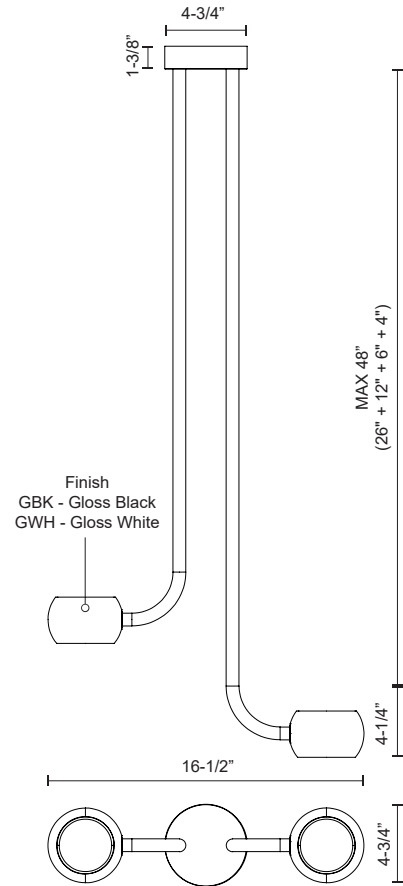

FLUX MP46608

PENDANTS

PROJECT

SPECIFICATION DETAILS

Fixture Dimensions	L16-1/2" x W4-3/4" x H4-1/4"
Light Source	LED with DC Driver
Wattage	20W
Total Lumens	1600lm
Delivered Lumens	GBK-420lm; GWH-742lm;
Voltage	120V
Color Temperature	3000K
CRI (Ra)	90CRI
Optional Color Temps	2700K - 5000K Available, Minimum Order Quantities Apply
LED Rated Life	50,000 hours
Dimming	100% - 10%, Touch dimmer
Diffuser Details	Acrylic diffuser
Adjustable	Yes
Rod Length	48" Max (26" + 12" + 6" + 4")
Minimum Hang Height	10"
Sloped Ceiling Adaptable	Yes, Up to 6 degrees
Location	Dry
Canopy Dimensions	D4-3/4" x H1-3/8"
Paint Finish	GBK01; GWH01;

* For custom options, consult factory for details.

* For warranty information, please visit www.kuzcolighting.com/warranty

DESCRIPTION

Combining a truncated spherical aesthetic with modern adjustability features the Flux collection is ideal for the sophisticated interior setting. A flat recessed glass diffuser, partially frosted in its center, is showcased within the precise cast aluminum drum, providing an ambient wash where directed. The illuminated ring serves dual functions as a finder light and indicative perimeter for the touch actuated dimmer. Magnetic connectors allow for an unrestricted range of rotation and ease of assembly. Available in a range of configurations.

KUZCO

CANADA: 19054 28TH AVENUE - SURREY, BC V3Z 6M3

USA: 3035 E. LONE MOUNTAIN ROAD - LAS VEGAS, NV 89081

WWW.KUZCOLIGHTING.COM

© 2019 KUZCO LIGHTING. ALL RIGHTS RESERVED.

COMMENT