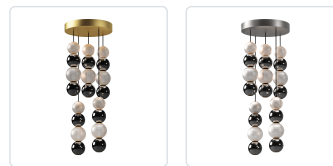

## ONYX MP321805

FIXTURE DIMENSIONS	D14-5/8" x H15-1/8"
LIGHT SOURCE	LED with DC Driver
WATTAGE	45W
TOTAL LUMENS	3500lm
DELIVERED LUMENS	2600lm*
VOLTAGE	120V
COLOR TEMPERATURE	3000K
CRI (RA)	90CRI
DIMMABLE	Yes, TRIAC or ELV Dimmer (Not Included)
DIFFUSER DETAILS	Clear Carved Acrylic
MATERIAL	Aluminum + Steel
WIRE LENGTH	144" Max
MINIMUM HANG HEIGHT	18"
SLOPED CEILING ADAPTABLE	Yes
LOCATION	Dry
CANOPY DIMENSIONS	D13-7/8" x H2"
PAINT FINISH	NB01; PN01;

### AVAILABLE FINISHES:

MP321805NB  
Natural Brass

MP321805PN  
Polished Nickel

\*For complete warranty terms, please visit: [www.aloralighting.com/warranty](http://www.aloralighting.com/warranty)