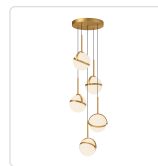

GLOBO MP301005

FIXTURE DIMENSIONS	D16-5/8" x H12-7/8"
LIGHT SOURCE	LED with DC Driver
WATTAGE	53W
TOTAL LUMENS	4250lm
DELIVERED LUMENS	3485lm
VOLTAGE	120V
COLOR TEMPERATURE	3000K
CRI (RA)	90CRI
DIMMABLE	Yes, TRIAC/ELV Dimmer (Not Included)
DIFFUSER DETAILS	Frosted Acrylic
WIRE LENGTH	144"
MINIMUM HANG HEIGHT	21"
SLOPED CEILING ADAPTABLE	Yes
LOCATION	Dry
CANOPY DIMENSIONS	D13-7/8" x H1-3/8"
CEC TITLE 24 JA8	Yes, JA8-2022
PAINT FINISH	BG01; MB01;

[D - Diameter, L - Length, W - Width, H - Height, E - Extension]

AVAILABLE FINISHES:

MP301005BG
Brushed Gold

MP301005MB
Matte Black

*For complete warranty terms, please visit: www.aloralighting.com/warranty