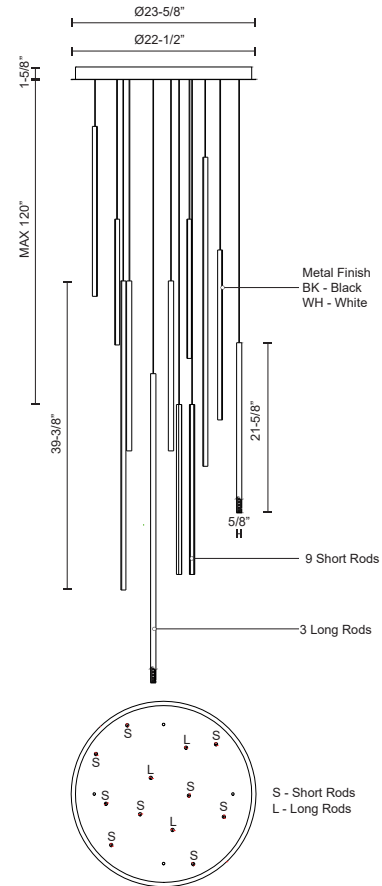

CHUTE MP14924

PENDANTS

PROJECT

MP14924-BK
Black

MP14924-WH
White

SPECIFICATION DETAILS

Fixture Dimensions	D23-5/8" x H39-3/8"
Light Source	LED with DC Driver
Wattage	135W
Total Lumens	9100lm
Delivered Lumens	BK-5220lm; WH-6380lm;
Voltage	120V
Color Temperature	3000K
CRI (Ra)	90CRI
Optional Color Temps	2700K - 5000K Available, Minimum Order Quantities Apply
LED Rated Life	50,000 hours
Dimming	100% - 10%, TRIAC or ELV Dimmer (Not Included)
Diffuser Details	White Acrylic Diffuser
Adjustable	Yes
Wire Length	120" Max
Wire Type	Clear Coaxial Wire
Minimum Hang Height	45"
Sloped Ceiling Adaptable	Yes
Location	Dry
Canopy Dimensions	D23-5/8" x H1-5/8"
Paint Finish	BK02; WH02;

* For custom options, consult factory for details.

* For warranty information, please visit www.kuzcolighting.com/warranty

DESCRIPTION

Extruded circular aluminum vertical lamp rods. Flexible silicon rubber diffusers. Lightly textured powder-coat colors. Outward emitting light. Custom options available.