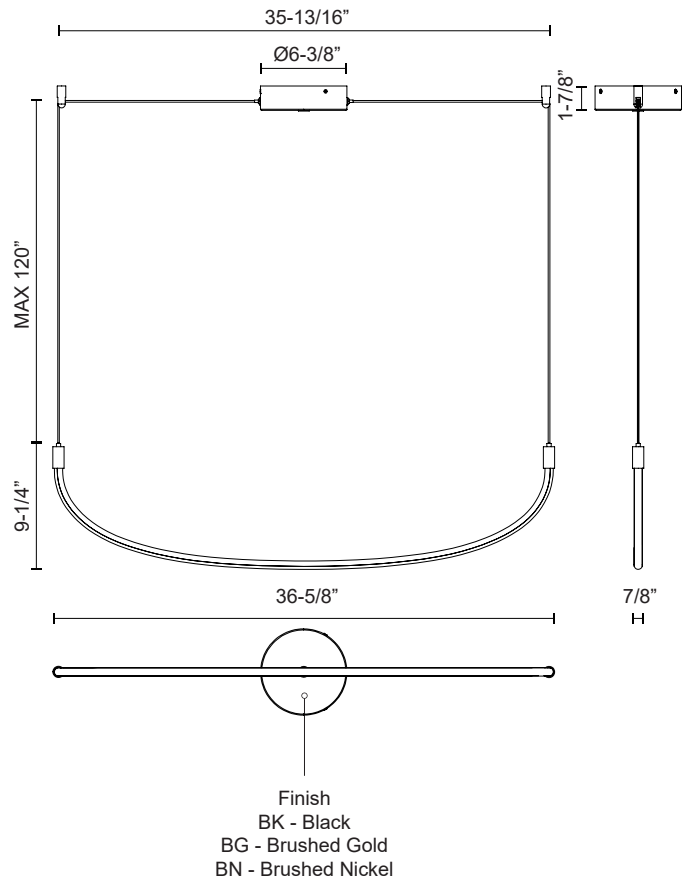

TALIS LP89036

PENDANTS

PROJECT

LP89036-BG
Brushed Gold

LP89036-BK
Black

LP89036-BN
Brushed Nickel

SPECIFICATION DETAILS

Fixture Dimensions	L36-5/8" x W7/8" x H9-1/4"
Light Source	LED with DC Driver
Wattage	20W
Total Lumens	1760lm
Delivered Lumens	BG-1280lm; BK-1231lm; WH-1288lm;
Voltage	120V
Color Temperature	3000K
CRI (Ra)	90CRI
Optional Color Temps	2700K - 5000K Available, Minimum Order Quantities Apply
LED Rated Life	50,000 hours
Dimming	100% - 10%, TRIAC or ELV Dimmer (Not Included)
Adjustable	Yes
Wire Length	120" Max
Wire Type	BG - Black Wire; BK - Black Wire; BN-Clear Wire;
Minimum Hang Height	14"
Sloped Ceiling Adaptable	Yes
Location	Dry
CEC Title 24 JA8	Yes, JA8-2022
Canopy Dimensions	D6-3/8" x H1-7/8"
Paint Finish	BG01; BK02; BN01;

* For custom options, consult factory for details.

* For warranty information, please visit www.kuzcolighting.com/warranty

DESCRIPTION

The Talis is a new take on a Kuzco classic. Forged as a simple yet organic "U" shaped bar of illumination, the Talis is minimal and stylish at the same time. When layered in three or five bars of illumination, the Talis creates a unique melody that is sure to be the statement of any space. Adjust each bar to the height and space you like with this versatile collection.