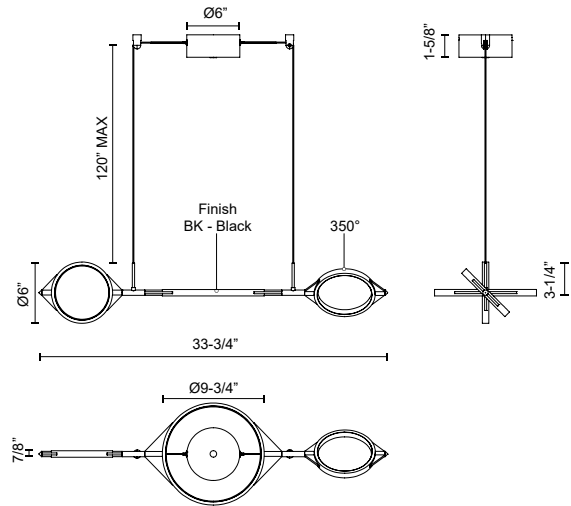

**SERIF
LP84434
PENDANTS**

PROJECT

DESCRIPTION

The Serif Collection features clean, angular geometrics colliding in harmony. Minimal yet impactful, the rings of light seem to float organically in air. Each piece of the Serif Collection is adjustable to fit your style, from minimal and clean uniform rings, to free-form. This versatility makes it the perfect mixture of both two- and three-dimensional art depending on the ring formations you create.

SPECIFICATION DETAILS

Fixture Dimensions	L33-3/4" x W9-3/4" x H3-1/4"
Light Source	LED with DC Driver
Wattage	22W
Total Lumens	1785lm
Delivered Lumens	BK-1190lm
Voltage	120V
Color Temperature	3000K
CRI (Ra)	90CRI
Optional Color Temps	2700K - 5000K Available, Minimum Order Quantities Apply
LED Rated Life	50,000 hours
Dimming	100% - 10%, TRIAC or ELV Dimmer (Not Included)
Diffuser Details	Frosted Silicone Diffuser
Adjustable	Yes
Wire Length	120" Max
Wire Type	Black Coaxial Wire
Minimum Hang Height	8"
Sloped Ceiling Adaptable	Yes
Location	Dry
CEC Title 24 JA8	Yes, JA8-2022
Canopy Dimensions	D6" x H1-5/8"
Paint Finish	BK02
Finish Option(s)	Black

* For custom options, consult factory for details.

* For warranty information, please visit www.kuzcolighting.com/warranty

KUZCO

CANADA: 19054 28TH AVENUE - SURREY, BC V3Z 6M3
USA: 3035 E. LONE MOUNTAIN ROAD - LAS VEGAS, NV 89081

WWW.KUZCOLIGHTING.COM

© 2021 KUZCO LIGHTING. ALL RIGHTS RESERVED.

COMMENT