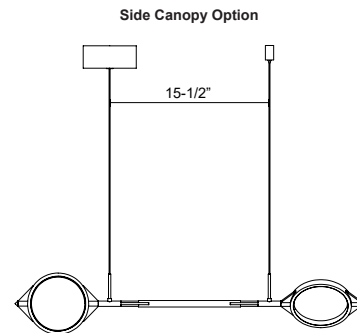

**SERIF
LP84434
PENDANTS**

PROJECT

DESCRIPTION

The Serif Collection features clean, angular geometrics colliding in harmony. Minimal yet impactful, the rings of light seem to float organically in air. Each piece of the Serif Collection is adjustable to fit your style, from minimal and clean uniform rings, to free-form. This versatility makes it the perfect mixture of both two- and three-dimensional art depending on the ring formations you create.

SPECIFICATION DETAILS

Fixture Dimensions	L33-3/4" x W9-3/4" x H3-1/4"
Light Source	LED with DC Driver
Wattage	22W
Total Lumens	1785lm
Delivered Lumens	BK-1190lm
Voltage	120V
Color Temperature	3000K
CRI (Ra)	90CRI
Optional Color Temps	2700K - 5000K Available, Minimum Order Quantities Apply
LED Rated Life	50,000 hours
Dimming	100% - 10%, TRIAC or ELV Dimmer (Not Included)
Diffuser Details	Frosted Silicone Diffuser
Adjustable	Yes
Wire Length	120" Max
Wire Type	Black Coaxial Wire
Minimum Hang Height	8"
Sloped Ceiling Adaptable	Yes
Location	Dry
CEC Title 24 JA8	Yes, JA8-2022
Canopy Dimensions	D6" x H1-5/8"
Paint Finish	BK02
Finish Option(s)	Black

* For custom options, consult factory for details.

* For warranty information, please visit www.kuzcolighting.com/warranty

KUZCO

CANADA: 19054 28TH AVENUE - SURREY, BC V3Z 6M3
USA: 3035 E. LONE MOUNTAIN ROAD - LAS VEGAS, NV 89081

WWW.KUZCOLIGHTING.COM

© 2021 KUZCO LIGHTING. ALL RIGHTS RESERVED.

COMMENT