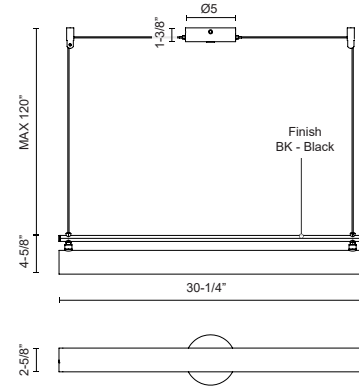

**GRAMERCY
LP70130
PENDANTS**

PROJECT

DESCRIPTION

Glass cylinder with frosted white interior coating and aluminum die-cast body

SPECIFICATION DETAILS

Fixture Dimensions	L30-1/4" x W2-5/8" x H4-5/8"
Light Source	LED with DC Driver
Wattage	30W
Total Lumens	2125lm
Delivered Lumens	2338lm
Voltage	120V
Color Temperature	3000K
CRI (Ra)	90CRI
Optional Color Temps	2700K - 5000K Available, Minimum Order Quantities Apply
LED Rated Life	50,000 hours
Dimming	100% - 10%, TRIAC or ELV Dimmer (Not Included)
Glass Details	Frosted Glass
Adjustable	Yes
Wire Length	120" Max
Wire Type	Black Wire
Sloped Ceiling Adaptable	Yes
Location	Dry
CEC Title 24 JA8	Yes, JA8-2022
Energy Star Certified	Energy Star Compliant
Canopy Dimensions	D5" x H1-3/8"
Minimum Hang Height	9"
Finish Option(s)	Black
Paint Finish	BK02

* For custom options, consult factory for details.

* For warranty information, please visit www.kuzcolighting.com/warranty

Adjustable Side Canopy Option