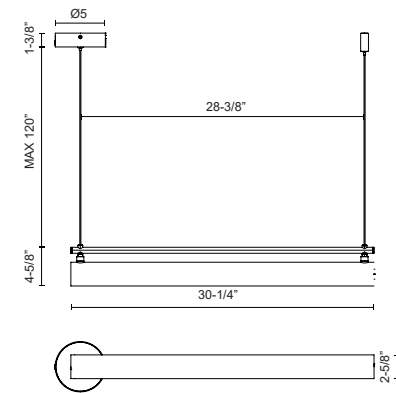

Adjustable Side Canopy Option