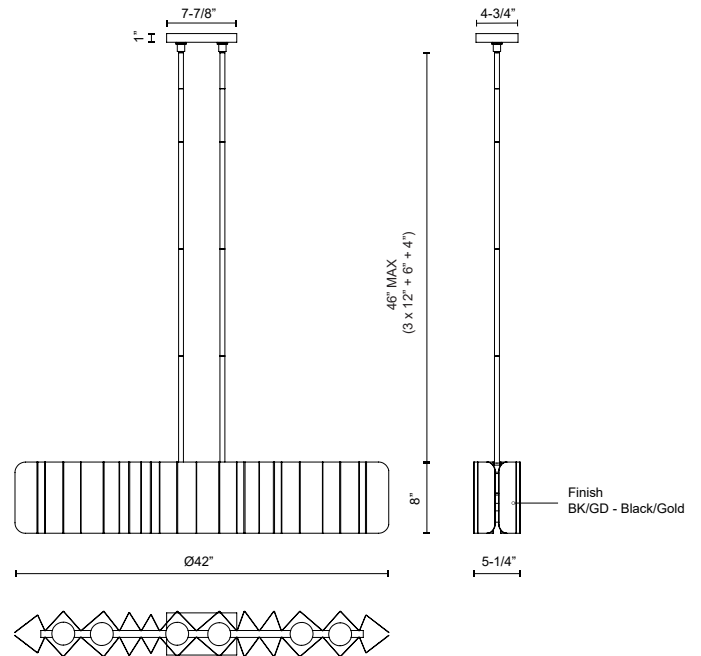

AKIRA LP58042

PENDANTS

PROJECT

LP58042-BK/GD
Black/Gold

SPECIFICATION DETAILS

Fixture Dimensions	L42" x W5-1/4" x H8"
Lamp Type	Incandescent, A19, Medium Base
Wattage	6 x 60W
Voltage	120V
Adjustable	Yes
Rod Length	46" Max (6x12" + 2x6" + 2x4")
Wire Length	120"
Minimum Hang Height	16"
Sloped Ceiling Adaptable	Yes, Up to 18 Degrees
Location	Dry
Bulbs Included	No
Illumination Direction	Up/Down
Canopy Dimensions	L7-7/8" x W4-3/4" x H1"
Paint Finish	BK02; GD01;

* For custom options, consult factory for details.

* For warranty information, please visit www.kuzcolighting.com/warranty

DESCRIPTION

For those who love texture and movement, the Akira Collection is sure to please. Folded black metal with a brush gold interior sets the tone in this modern artistic lighting element. Whether you're looking for a statement piece for a small space or a focal point made for sparking conversation, the various options in the Akira family are perfect. Each variation is socket based to easily choose a color temperature that fits your space and mood.