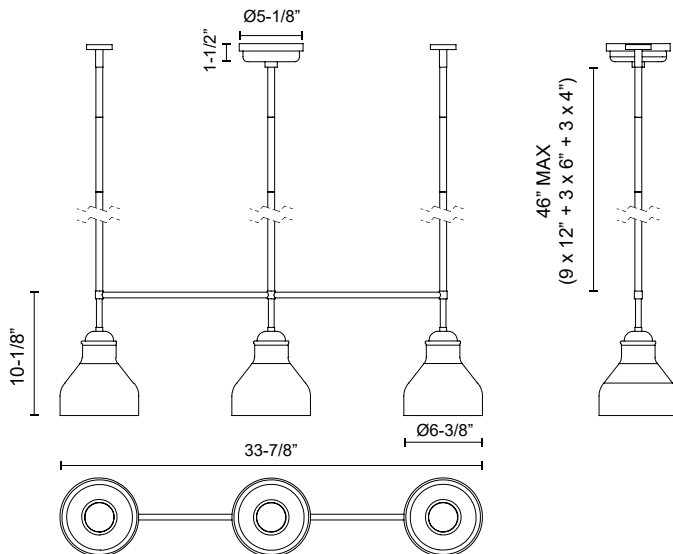

alora mood

P. 1.855.855.8926

CANADA: 19054 28TH Avenue Surrey - BC V3Z 6M3

USA: 3035 E. Lone Mountain Rd - Las Vegas, NV, 89081

WESTLAKE LP540334

FIXTURE DIMENSIONS	L33-7/8" x W6-3/8" x H10-1/8"
LAMP TYPE	E26
MAX WATTAGE	60W
BULB QTY	3
BULBS INCLUDED	No
VOLTAGE	120V
GLASS DETAILS	Glossy Opal Glass
MATERIAL	Glass; Steel;
ROD LENGTH	46" Max (9x12" + 3x6" + 3x4")
DIAMETER OF ROD	1/2"
WIRE LENGTH	60"
MINIMUM HANG HEIGHT	18"
LOCATION	Dry
CANOPY DIMENSIONS	D5-1/8" x H1-1/2"
PAINT FINISH	BN01; MB01;

[D - Diameter, L - Length, W - Width, H - Height, E - Extension]

AVAILABLE FINISHES:

LP540334BNGO

Brushed
Nickel/Glossy
Opal Glass

LP540334MBGO

Glossy Opal
Glass/Matte Black

*For complete warranty terms, please visit: www.aloralighting.com/warranty