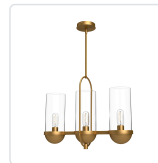

alora mood

P. 1.855.855.8926

CANADA: 19054 28TH Avenue Surrey - BC V3Z 6M3

USA: 3035 E. Lone Mountain Rd - Las Vegas, NV, 89081

CYRUS LP539024

FIXTURE DIMENSIONS	L23-1/2" x W7-1/2" x H17-5/8"
LAMP TYPE	E26
MAX WATTAGE	60W
BULB QTY	3
BULBS INCLUDED	No
VOLTAGE	120V
GLASS DETAILS	Clear Glass
MATERIAL	Glass; Steel;
ROD LENGTH	46" Max (3x12" + 1x6" + 1x4")
DIAMETER OF ROD	1/2"
WIRE LENGTH	60"
MINIMUM HANG HEIGHT	25"
SLOPED CEILING ADAPTABLE	Yes, Up to 45 Degrees
LOCATION	Dry
CANOPY DIMENSIONS	D5" x H1"
PAINT FINISH	AG01; MB01;

[D - Diameter, L - Length, W - Width, H - Height, E - Extension]

AVAILABLE FINISHES:

LP539024AGCL
Aged Gold/Clear
Glass

LP539024MBCL
Clear Glass/Matte
Black

*For complete warranty terms, please visit: www.aloralighting.com/warranty