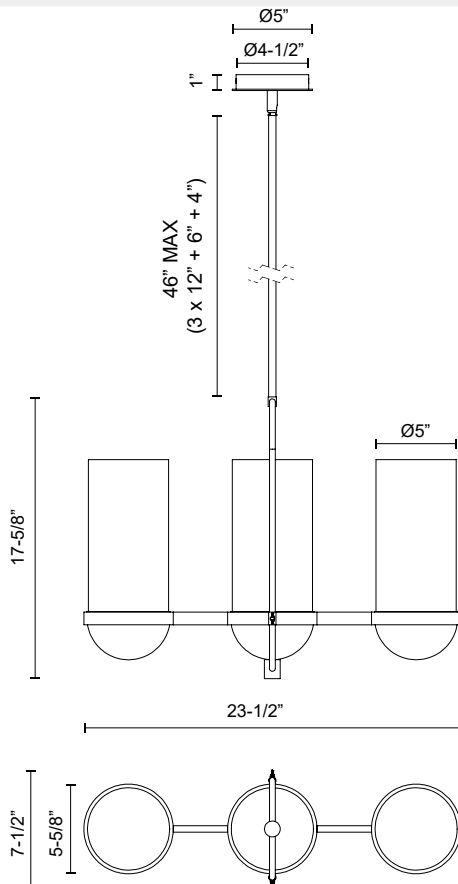

alora mood

P. 1.855.855.8926

CANADA: 19054 28TH Avenue Surrey - BC V3Z 6M3

USA: 3035 E. Lone Mountain Rd - Las Vegas, NV, 89081

CYRUS LP539024

FIXTURE DIMENSIONS	L23-1/2" x W7-1/2" x H17-5/8"
LAMP TYPE	E26
MAX WATTAGE	60W
BULB QTY	3
BULBS INCLUDED	No
VOLTAGE	120V
GLASS DETAILS	Clear Glass
MATERIAL	Glass; Steel;
ROD LENGTH	46" Max (3x12" + 1x6" + 1x4")
DIAMETER OF ROD	1/2"
WIRE LENGTH	60"
MINIMUM HANG HEIGHT	25"
SLOPED CEILING ADAPTABLE	Yes, Up to 45 Degrees
LOCATION	Dry
CANOPY DIMENSIONS	D5" x H1"
PAINT FINISH	AG01; MB01;

[D - Diameter, L - Length, W - Width, H - Height, E - Extension]

AVAILABLE FINISHES:

LP539024AGCL
Aged Gold/Clear
Glass

LP539024MBCL
Clear Glass/Matte
Black

*For complete warranty terms, please visit: www.aloralighting.com/warranty