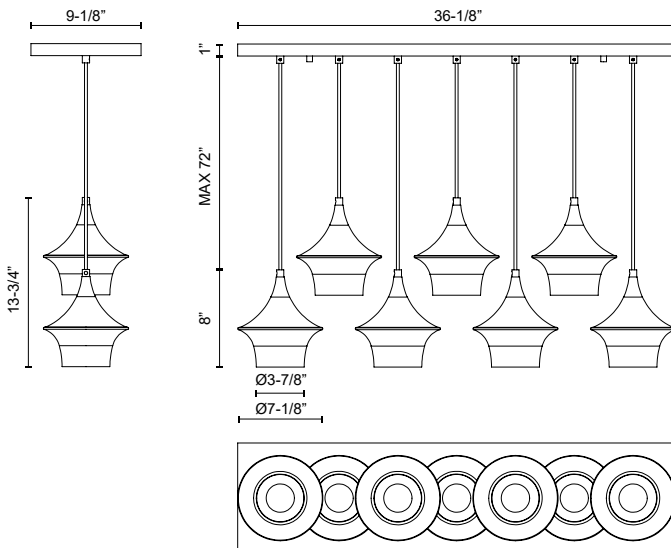

WWW.ALORAMOOD.COM

© 2022 KUZCO LIGHTING. ALL RIGHTS RESERVED.