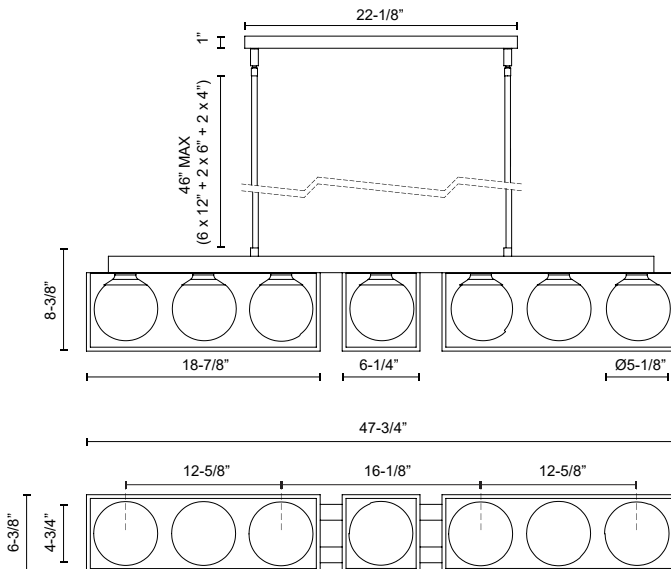

WWW.ALORAMOOD.COM

© 2022 KUZCO LIGHTING. ALL RIGHTS RESERVED.