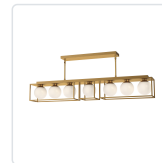

LP519748AGOP
Aged Gold/Opal
Matte Glass

*For complete warranty terms, please visit: www.aloralighting.com/warranty