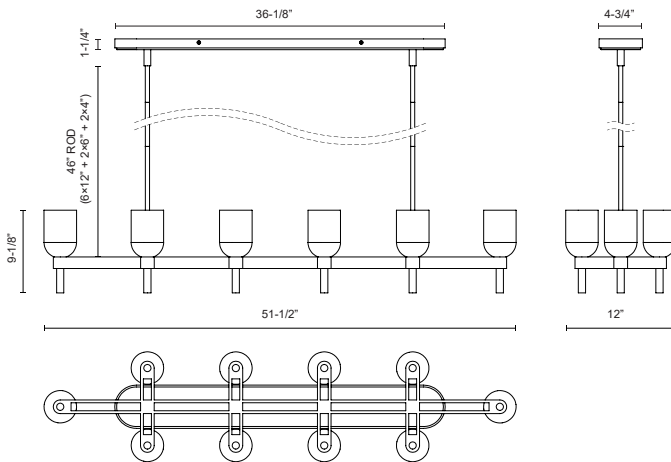

LUCIAN LP338052

FIXTURE DIMENSIONS	L51-1/2" x W12" x H9-1/8"
LAMP TYPE	E12
MAX WATTAGE	60W
BULB QTY	10
BULBS INCLUDED	No
VOLTAGE	120V
DIFFUSER DETAILS	Alabaster
GLASS DETAILS	Clear Crystal
MATERIAL	Steel
ROD LENGTH	46" Max (6x12" + 2x6" + 2x4")
WIRE LENGTH	144"
MINIMUM HANG HEIGHT	14"
SLOPED CEILING ADAPTABLE	No
ILLUMINATION DIRECTION	Up
LOCATION	Dry
CANOPY DIMENSIONS	L36-1/8" x W4-3/4" x H1-1/4"
PAINT FINISH	PN01; UB01; VB01;

[D - Diameter, L - Length, W - Width, H - Height, E - Extension]

AVAILABLE FINISHES:

*For complete warranty terms, please visit: www.aloralighting.com/warranty