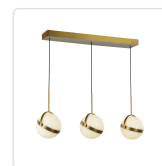

GLOBO LP301003

FIXTURE DIMENSIONS	L30-7/8" x W6-3/8" x H12-7/8"
LIGHT SOURCE	LED with DC Driver
WATTAGE	30W
TOTAL LUMENS	2550lm
DELIVERED LUMENS	2091lm
VOLTAGE	120V
COLOR TEMPERATURE	3000K
CRI (RA)	90CRI
DIMMABLE	Yes, TRIAC/ELV Dimmer (Not Included)
DIFFUSER DETAILS	Frosted Acrylic
WIRE LENGTH	144"
MINIMUM HANG HEIGHT	15"
SLOPED CEILING ADAPTABLE	Yes
LOCATION	Dry
CANOPY DIMENSIONS	L27-1/2" x W4-3/4" x H1-3/8"
CEC TITLE 24 JA8	Yes, JA8-2022
PAINT FINISH	MB01

[D - Diameter, L - Length, W - Width, H - Height, E - Extension]

AVAILABLE FINISHES:

LP301003MB
Matte Black

LP301003SG
Satin Gold

*For complete warranty terms, please visit: www.aloralighting.com/warranty