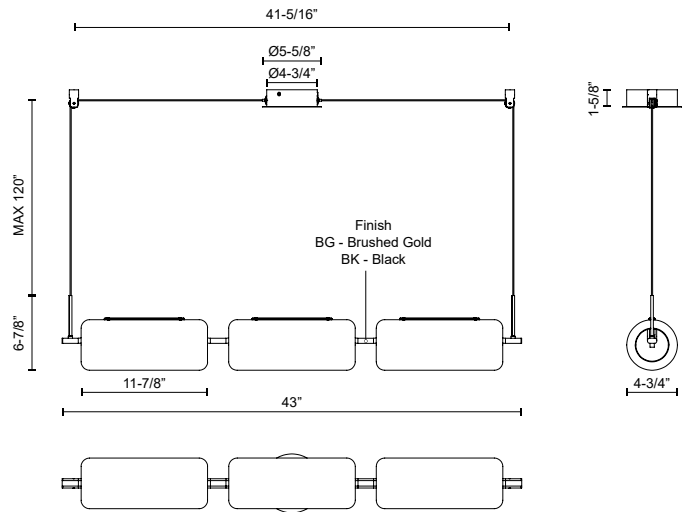

HILO
LP28543
PENDANTS

PROJECT

SPECIFICATION DETAILS

Fixture Dimensions	L43" x W4-3/4" x H6-7/8"
Light Source	LED with DC Driver
Wattage	29W
Total Lumens	2465lm
Delivered Lumens	BG-1980lm*; BK-1885lm*;
Voltage	120V
Color Temperature	3000K
CRI (Ra)	90CRI
Optional Color Temps	2700K - 5000K Available, Minimum Order Quantities Apply
LED Rated Life	50,000 hours
Dimming	100% - 10%, TRIAC or ELV Dimmer (Not Included)
Diffuser Details	White Acrylic (interior)
Glass Details	Clear Glass (exterior)
Adjustable	Yes
Wire Length	120" Max
Wire Type	Black
Minimum Hang Height	12"
Sloped Ceiling Adaptable	Yes
Location	Dry
Illumination Direction	Down
CEC Title 24 JA8	Yes, JA8-2022
Canopy Dimensions	D5-5/8" x H1-5/8"
Paint Finish	BG01; BK02;

* For custom options, consult factory for details.

* For warranty information, please visit www.kuzcolighting.com/warranty

DESCRIPTION

Light and airy, the Hilo Collection uses Kuzco's signature light guide technology to illuminate your space brilliantly. The cylindrical glass shades allow for a clean, modern look that provides ample omnidirectional light to any room in the house. Available in brushed or powder-coated options.

KUZCO

CANADA: 19054 28TH AVENUE - SURREY, BC V3Z 6M3
USA: 3035 E. LONE MOUNTAIN ROAD - LAS VEGAS, NV 89081

WWW.KUZCOLIGHTING.COM

© 2023 KUZCO LIGHTING. ALL RIGHTS RESERVED.

COMMENT