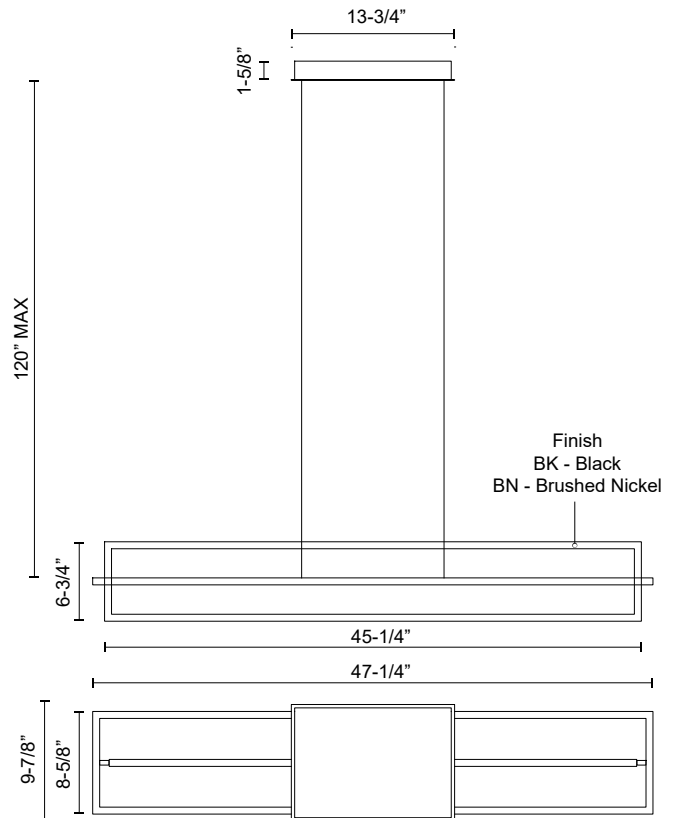

MONDRIAN LP16248

PENDANTS

PROJECT

LP16248-BN
Brushed Nickel

LP16248-BK
Black

SPECIFICATION DETAILS

Fixture Dimensions	L47-1/4" x W8-5/8" x H6-3/4"
Light Source	LED with DC Driver
Wattage	100W
Total Lumens	7990lm
Delivered Lumens	3290lm*
Voltage	120V
Color Temperature	3000K
CRI (Ra)	90CRI
Optional Color Temps	2700K - 5000K Available, Minimum Order Quantities Apply
LED Rated Life	50,000 hours
Dimming	100% - 10%, TRIAC or ELV Dimmer (Not Included)
Diffuser Details	Frosted acrylic diffuser
Adjustable	Yes
Wire Length	120" Max
Wire Type	BK - Black SSL Wire; BN - Clear SSL Wire;
Minimum Hang Height	10"
Sloped Ceiling Adaptable	Yes
Location	Dry
Canopy Dimensions	L13-3/4" x W9-7/8" x H1-5/8"
Paint Finish	BK02; BN02;

* For custom options, consult factory for details.

* For warranty information, please visit www.kuzcolighting.com/warranty

DESCRIPTION

Mondrian series is composed from numerous rectilinear frames of light. The illuminated borders surrounding an open central void create an illusion of levitation. The airy design and negative space allow the fixture to visually blend into the environment. High-quality finish and simple forms coalesce in the elegant new product.