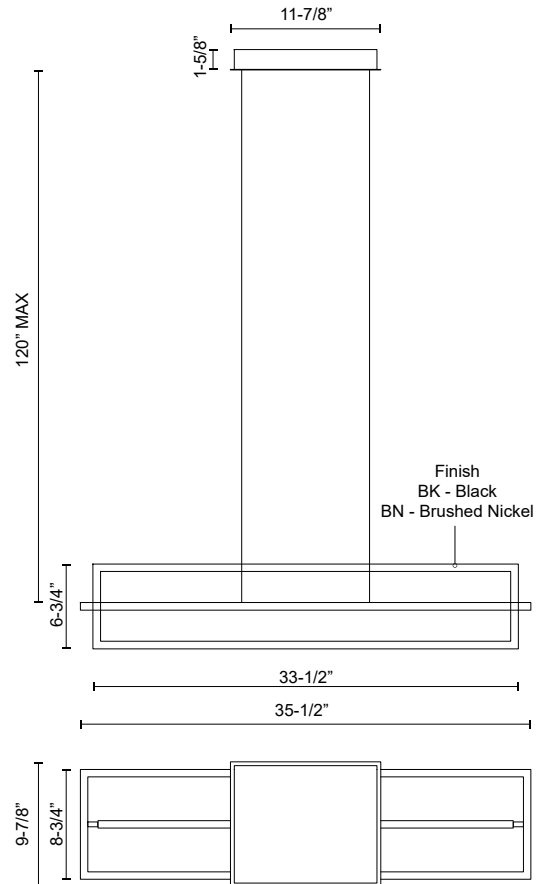

MONDRIAN LP16236

PENDANTS

PROJECT

LP16236-BN
Brushed Nickel

LP16236-BK
Black

SPECIFICATION DETAILS

Fixture Dimensions	L35-1/2" x W8-3/4" x H6-3/4"
Light Source	LED with DC Driver
Wattage	60W
Total Lumens	4845lm
Delivered Lumens	2000lm*
Voltage	120V
Color Temperature	3000K
CRI (Ra)	90CRI
Optional Color Temps	2700K - 5000K Available, Minimum Order Quantities Apply
LED Rated Life	50,000 hours
Dimming	100% - 10%, TRIAC or ELV Dimmer (Not Included)
Diffuser Details	Frosted acrylic diffuser
Adjustable	Yes
Wire Length	120" Max
Wire Type	BK - Black SSL Wire; BN - Clear SSL Wire;
Minimum Hang Height	10"
Sloped Ceiling Adaptable	Yes
Location	Dry
Canopy Dimensions	L11-7/8" x W9-7/8" x H1-5/8"
Paint Finish	BK02; BN02;

* For custom options, consult factory for details.

* For warranty information, please visit www.kuzcolighting.com/warranty

DESCRIPTION

Mondrian series is composed from numerous rectilinear frames of light. The illuminated borders surrounding an open central void create an illusion of levitation. The airy design and negative space allow the fixture to visually blend into the environment. High-quality finish and simple forms coalesce in the elegant new product.