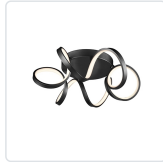

**SYNERGY**  
**FM93820**  
 FLUSH MOUNT

PROJECT

FM93820-AN  
 Antique Brass

FM93820-AS  
 Antique Silver

FM93820-BK  
 Black

**SPECIFICATION DETAILS**

<b>Fixture Dimensions</b>	D20" x H6-5/8"
<b>Light Source</b>	LED with DC Driver
<b>Wattage</b>	38W
<b>Total Lumens</b>	2720lm
<b>Delivered Lumens</b>	AN-1625lm; AS-1829lm; BK-1236lm;
<b>Voltage</b>	120V
<b>Color Temperature</b>	3000K
<b>CRI (Ra)</b>	90CRI
<b>Optional Color Temps</b>	2700K - 5000K Available, Minimum Order Quantities Apply
<b>LED Rated Life</b>	50,000 hours
<b>Dimming</b>	100% - 10%, TRIAC or ELV Dimmer (Not Included)
<b>Diffuser Details</b>	Frosted acrylic diffuser
<b>Location</b>	Dry
<b>Mounting Style</b>	All Orientation; Ceiling and Wall;
<b>CEC Title 24 JA8</b>	Yes, JA8-2022
<b>Energy Star Certified</b>	Energy Star Compliant
<b>Canopy Dimensions</b>	D9-7/8" x H1-5/8"
<b>Paint Finish</b>	BK01

\* For custom options, consult factory for details.

\* For warranty information, please visit [www.kuzcolighting.com/warranty](http://www.kuzcolighting.com/warranty)

**DESCRIPTION**

A looping radiant line casts light across space in a continuous helical path. The Synergy series is characterized by the rolled rectangular extrusion, which emits soft light through the silicon opal lens. Configured in both linear and ring arrangements, the arcing aluminum allows the curated finishes to be visible at every angle.