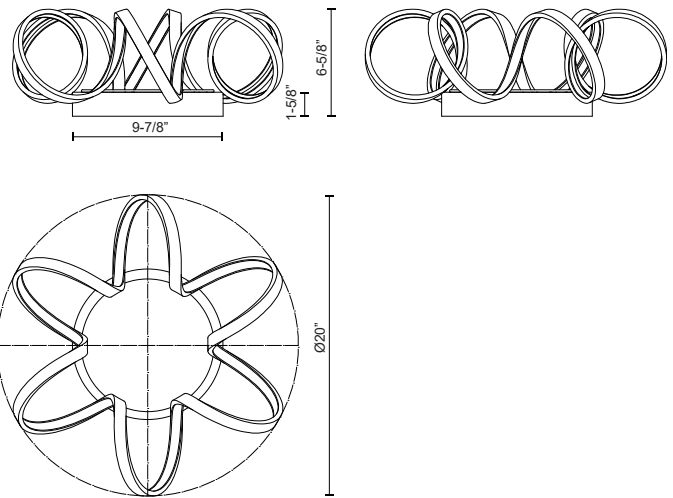

**SYNERGY**  
**FM93820**  
 FLUSH MOUNT

PROJECT

FM93820-AN  
 Antique Brass

FM93820-AS  
 Antique Silver

FM93820-BK  
 Black

**SPECIFICATION DETAILS**

<b>Fixture Dimensions</b>	D20" x H6-5/8"
<b>Light Source</b>	LED with DC Driver
<b>Wattage</b>	38W
<b>Total Lumens</b>	2720lm
<b>Delivered Lumens</b>	AN-1625lm; AS-1829lm; BK-1236lm;
<b>Voltage</b>	120V
<b>Color Temperature</b>	3000K
<b>CRI (Ra)</b>	90CRI
<b>Optional Color Temps</b>	2700K - 5000K Available, Minimum Order Quantities Apply
<b>LED Rated Life</b>	50,000 hours
<b>Dimming</b>	100% - 10%, TRIAC or ELV Dimmer (Not Included)
<b>Diffuser Details</b>	Frosted acrylic diffuser
<b>Location</b>	Dry
<b>Mounting Style</b>	All Orientation; Ceiling and Wall;
<b>CEC Title 24 JA8</b>	Yes, JA8-2022
<b>Energy Star Certified</b>	Energy Star Compliant
<b>Canopy Dimensions</b>	D9-7/8" x H1-5/8"
<b>Paint Finish</b>	BK01

\* For custom options, consult factory for details.

\* For warranty information, please visit [www.kuzcolighting.com/warranty](http://www.kuzcolighting.com/warranty)

**DESCRIPTION**

A looping radiant line casts light across space in a continuous helical path. The Synergy series is characterized by the rolled rectangular extrusion, which emits soft light through the silicon opal lens. Configured in both linear and ring arrangements, the arcing aluminum allows the curated finishes to be visible at every angle.