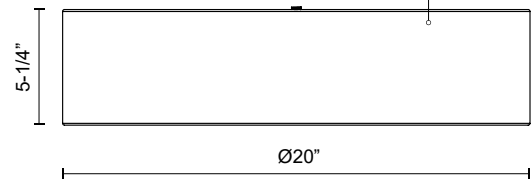

KUZCO

CANADA: 19054 28TH AVENUE - SURREY, BC V3Z 6M3
USA: 3035 E. LONE MOUNTAIN ROAD - LAS VEGAS, NV 89081

WWW.KUZCOLIGHTING.COM

© 2016 KUZCO LIGHTING. ALL RIGHTS RESERVED.

COMMENT