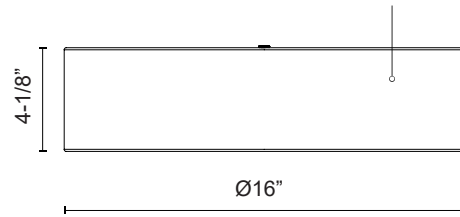

KUZCO

CANADA: 19054 28TH AVENUE - SURREY, BC V3Z 6M3
USA: 3035 E. LONE MOUNTAIN ROAD - LAS VEGAS, NV 89081

WWW.KUZCOLIGHTING.COM

© 2016 KUZCO LIGHTING. ALL RIGHTS RESERVED.

COMMENT