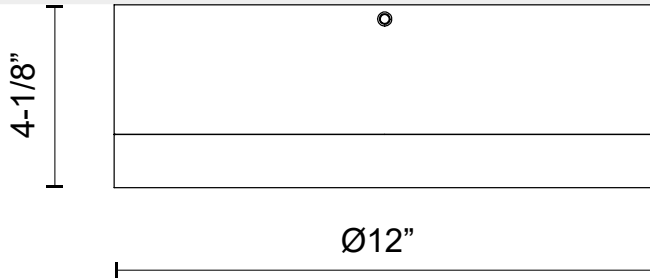

alora mood

P. 1.855.855.8926

CANADA: 19054 28TH Avenue Surrey - BC V3Z 6M3

USA: 3035 E. Lone Mountain Rd - Las Vegas, NV, 89081

BRISBANE FM556212

FIXTURE DIMENSIONS	D12" x H4-1/8"
LAMP TYPE	E26
MAX WATTAGE	60W
BULB QTY	2
BULBS INCLUDED	No
VOLTAGE	120V
GLASS DETAILS	Frosted Glass
MATERIAL	Glass; Steel;
LOCATION	Dry
PAINT FINISH	AG01; MB01; WH01;

[D - Diameter, L - Length, W - Width, H - Height, E - Extension]

AVAILABLE FINISHES:

FM556212AGMB
Aged Gold/Matte
Black

FM556212AGWH
Aged Gold/White

*For complete warranty terms, please visit: www.aloralighting.com/warranty