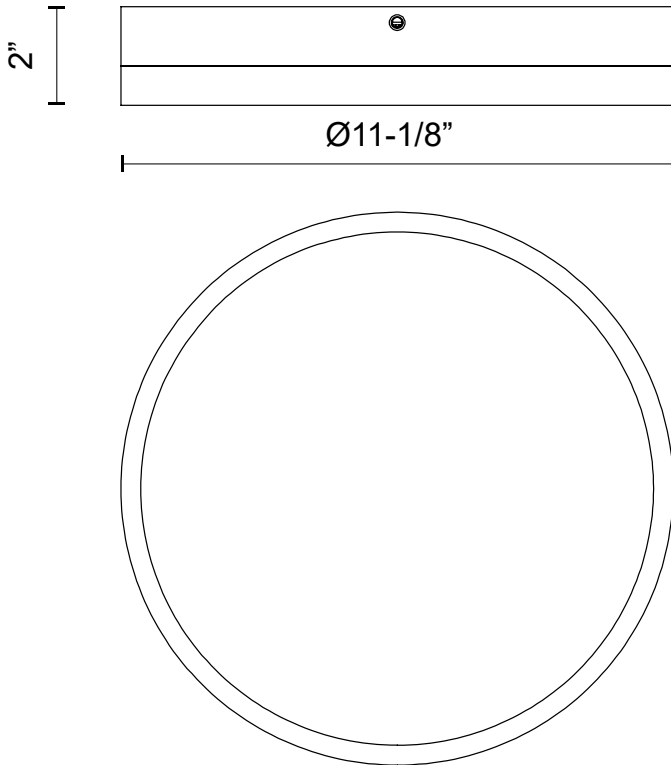

## ADELAIDE FM554211

FIXTURE DIMENSIONS	D11-1/8" x H2"
LIGHT SOURCE	AC LED
WATTAGE	26W
TOTAL LUMENS	2040lm
DELIVERED LUMENS	1330lm*
VOLTAGE	120V
COLOR TEMPERATURE	3000K
CRI (RA)	90CRI
DIMMABLE	Yes, ELV Dimmer (Not Included)
GLASS DETAILS	Frosted Glass
MATERIAL	Glass; Steel;
INSTALL OPTIONS	All Orientation; Ceiling and Wall;
LOCATION	Dry
CEC TITLE 24 JA8	Yes, JA8-2022
PAINT FINISH	AG01; MB01; WH01;

[ D - Diameter, L - Length, W - Width, H - Height, E - Extension ]