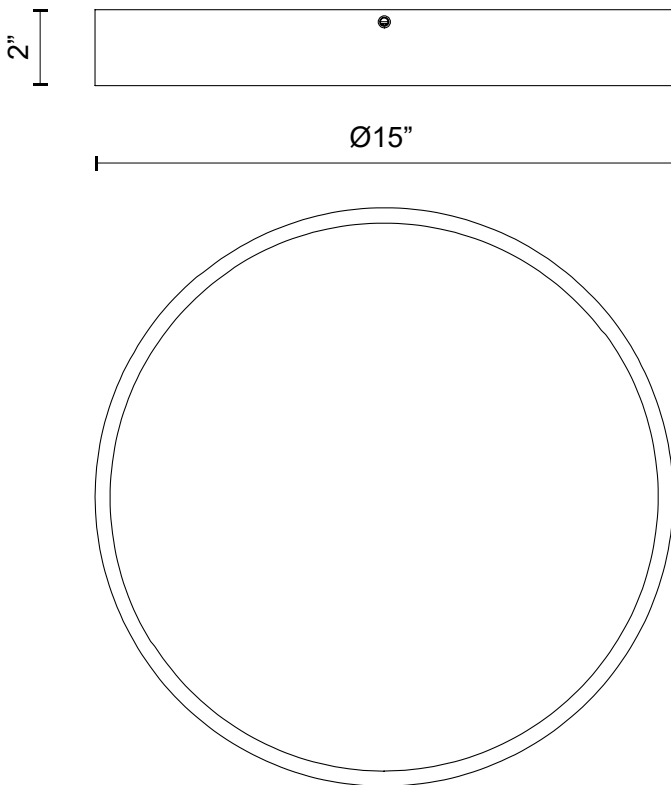

alora mood

P. 1.855.855.8926

CANADA: 19054 28TH Avenue Surrey - BC V3Z 6M3

USA: 3035 E. Lone Mountain Rd - Las Vegas, NV, 89081

ADELAIDE FM554015

FIXTURE DIMENSIONS	D15" x H2"
LIGHT SOURCE	AC LED
WATTAGE	38W
TOTAL LUMENS	3060lm
DELIVERED LUMENS	1725lm*
VOLTAGE	120V
COLOR TEMPERATURE	3000K
CRI (RA)	90CRI
DIMMABLE	Yes, ELV Dimmer (Not Included)
GLASS DETAILS	Frosted Glass
MATERIAL	Glass; Steel;
INSTALL OPTIONS	All Orientation; Ceiling and Wall;
LOCATION	Dry
PAINT FINISH	AG01; MB01;

[D - Diameter, L - Length, W - Width, H - Height, E - Extension]

AVAILABLE FINISHES:

FM554015AG
Aged Gold

FM554015MB
Matte Black

*For complete warranty terms, please visit: www.aloralighting.com/warranty

WWW.ALORAMOOD.COM