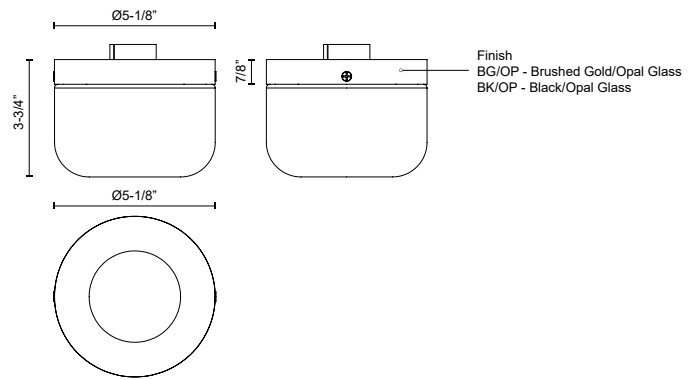

MEL
FM53005
FLUSH MOUNT

PROJECT

DESCRIPTION

The Mel Collection is a flush mount for those seeking something minimal and trendy. With two base finishes to choose from, these modern lamps have frosted opal diffusers that seamlessly flow in any room in your home

SPECIFICATION DETAILS

Fixture Dimensions	D5-1/8" x H3-3/4"
Light Source	DC LED WITH DRIVER
Wattage	13W
Total Lumens	1360lm
Delivered Lumens	860lm
Voltage	120V
Color Temperature	3000K
CRI (Ra)	90CRI
Optional Color Temps	2700K - 5000K Available, Minimum Order Quantities Apply
LED Rated Life	50,000 hours
Dimming	100% - 10%, TRIAC or ELV Dimmer (Not Included)
Glass Details	Opal Glass
Location	Damp
Illumination Direction	Down
CEC Title 24 JA8	Yes, JA8-2022
Canopy Dimensions	D5-1/8" x H7/8"
Paint Finish	BG01; BK02;

* For custom options, consult factory for details.

* For warranty information, please visit www.kuzcolighting.com/warranty

KUZCO

CANADA: 19054 28TH AVENUE - SURREY, BC V3Z 6M3
USA: 3035 E. LONE MOUNTAIN ROAD - LAS VEGAS, NV 89081

WWW.KUZCOLIGHTING.COM

© 2023 KUZCO LIGHTING. ALL RIGHTS RESERVED.

COMMENT