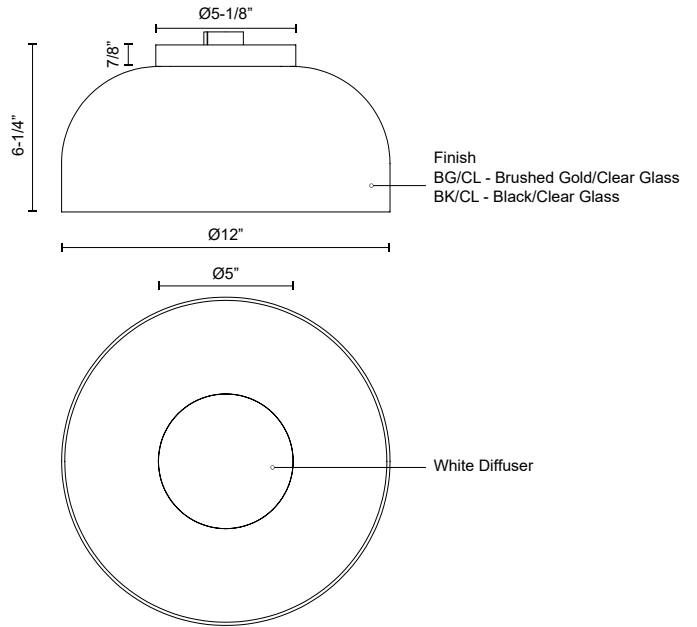

CEDAR
FM52512
 FLUSH MOUNT

PROJECT

FM52512-BG/CL
 Brushed Gold/Clear

FM52512-BK/CL
 Black/Clear

SPECIFICATION DETAILS

Fixture Dimensions	D12" x H6-1/4"
Light Source	DC LED WITH DRIVER
Wattage	13W
Total Lumens	1360lm
Delivered Lumens	1036lm
Voltage	120V
Color Temperature	3000K
CRI (Ra)	90CRI
Optional Color Temps	2700K - 5000K Available, Minimum Order Quantities Apply
LED Rated Life	50,000 hours
Dimming	100% - 10%, TRIAC or ELV Dimmer (Not Included)
Diffuser Details	White Diffuser (interior)
Glass Details	Clear Glass (exterior)
Location	Damp
CEC Title 24 JA8	Yes, JA8-2022
Illumination Direction	Down
Canopy Dimensions	D5-1/8" x H7/8"
Paint Finish	BG01; BK02;

* For custom options, consult factory for details.

* For warranty information, please visit www.kuzcolighting.com/warranty

DESCRIPTION

The charming Cedar Collection is filled with whimsical frosted glass diffusers resting inside clear glass shades. This versatile family includes a variety of different mounting options that can be mounted up, down, horizontally, or vertically. The metal base details offer a nice rigidity that compliments the soft curves found on the rest of the piece and are available in two finishes.