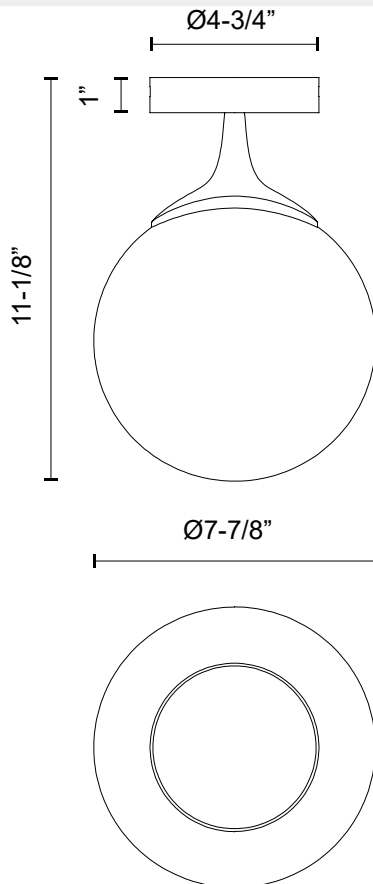

alora mood

P. 1.855.855.8926

CANADA: 19054 28TH Avenue Surrey - BC V3Z 6M3

USA: 3035 E. Lone Mountain Rd - Las Vegas, NV, 89081

NOUVEAU FM505108

FIXTURE DIMENSIONS	D7-7/8" x H11-1/8"
LAMP TYPE	E26
MAX WATTAGE	40W
BULB QTY	1
BULBS INCLUDED	No
VOLTAGE	120V
GLASS DETAILS	Opal Glass
MATERIAL	Glass; Steel;
LOCATION	Dry
CANOPY DIMENSIONS	D4-3/4" x H1"
PAINT FINISH	AG01; MB01;

[D - Diameter, L - Length, W - Width, H - Height, E - Extension]

AVAILABLE FINISHES:

FM505108AGOP

Aged Gold/Opal
Matte Glass

FM505108MBOP

Matte Black/Opal
Matte Glass

*For complete warranty terms, please visit: www.aloralighting.com/warranty