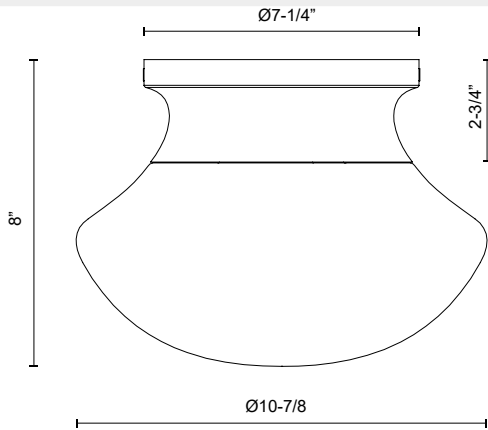

alora mood

P. 1.855.855.8926

CANADA: 19054 28TH Avenue Surrey - BC V3Z 6M3

USA: 3035 E. Lone Mountain Rd - Las Vegas, NV, 89081

MARCEL FM464012

FIXTURE DIMENSIONS	D10-7/8" x H8"
LAMP TYPE	E26
MAX WATTAGE	60W
BULB QTY	1
BULBS INCLUDED	No
VOLTAGE	120V
MATERIAL	Steel
GLASS DETAILS	Clear Glass
LOCATION	Dry
PAINT FINISH	AG01; CH01; MB01;

[D - Diameter, L - Length, W - Width, H - Height, E - Extension]

AVAILABLE FINISHES:

*For complete warranty terms, please visit: www.aloralighting.com/warranty

WWW.ALORAMOOD.COM

© 2023 KUZCO LIGHTING. ALL RIGHTS RESERVED.