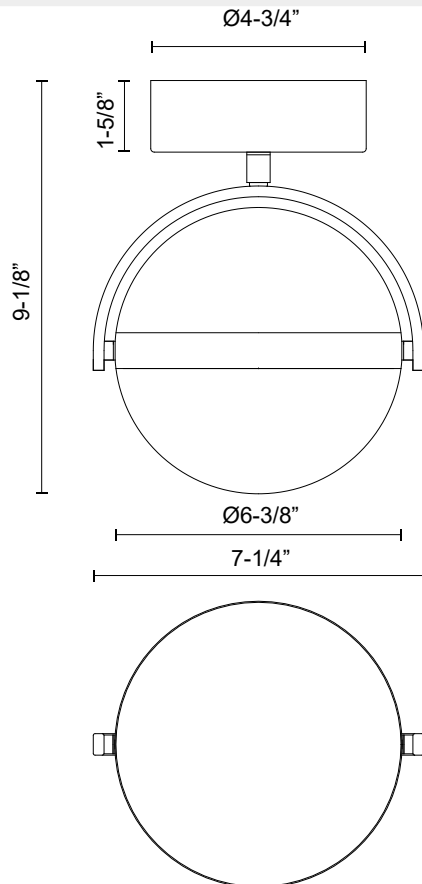

## GLOBO FM301001

FIXTURE DIMENSIONS	L7-1/4" x W6-3/8" x H9-1/8"
HEIGHT FROM CENTER	3-1/4"
EXTENSION	9-1/8"
LIGHT SOURCE	LED with DC Driver
WATTAGE	11W
TOTAL LUMENS	850lm
DELIVERED LUMENS	697lm
VOLTAGE	120V
COLOR TEMPERATURE	3000K
CRI (RA)	90CRI
DIMMABLE	Yes, TRIAC/ELV Dimmer (Not Included)
DIFFUSER DETAILS	Frosted Acrylic
LOCATION	Dry
CANOPY DIMENSIONS	D4-3/4" x H1-5/8"
CEC TITLE 24 JA8	Yes, JA8-2022
PAINT FINISH	BG01; MB01;

[ D - Diameter, L - Length, W - Width, H - Height, E - Extension ]