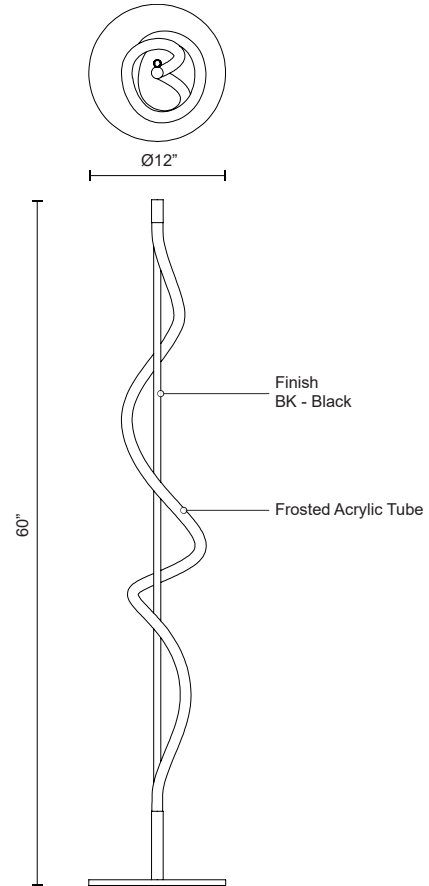

CURSIVE FL95360

LAMPS

PROJECT

DESCRIPTION

The Cursive fixture features an elegant acrylic form dancing around a center rod, supported by a minimal base. Available in a black metal finish, this dimensional floor piece offers soft ambient light diffused by a frosted lens.

SPECIFICATION DETAILS

Fixture Dimensions	D12" x H60"
Light Source	LED with DC Driver
Wattage	20W
Total Lumens	2100lm
Delivered Lumens	BK-1691lm
Voltage	120V
Color Temperature	3000K
CRI (Ra)	90CRI
Optional Color Temps	2700K - 5000K Available, Minimum Order Quantities Apply
LED Rated Life	50,000 hours
Dimming	100% - 10%, Touch dimmer
Diffuser Details	Frosted acrylic diffuser
Location	Dry
Paint Finish	BK01
Finish Option(s)	Black

* For custom options, consult factory for details.

* For warranty information, please visit www.kuzcolighting.com/warranty

KUZCO

CANADA: 19054 28TH AVENUE - SURREY, BC V3Z 6M3

USA: 3035 E. LONE MOUNTAIN ROAD - LAS VEGAS, NV 89081

WWW.KUZCOLIGHTING.COM

© 2020 KUZCO LIGHTING. ALL RIGHTS RESERVED.

COMMENT