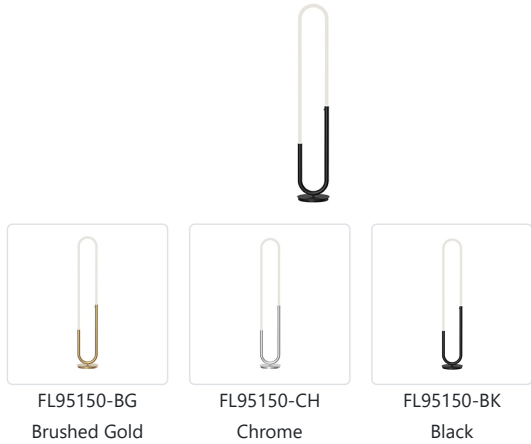

HURON FL95150

LAMPS

PROJECT

SPECIFICATION DETAILS

Fixture Dimensions	D8-3/4" x H52-1/4"
Light Source	LED with DC Driver
Wattage	21W
Total Lumens	1785lm
Delivered Lumens	1155lm*
Voltage	120V
Color Temperature	3000K
CRI (Ra)	90CRI
Optional Color Temps	2700K - 5000K Available, Minimum Order Quantities Apply
LED Rated Life	50,000 hours
Dimming	100% - 10%, Touch dimmer
Diffuser Details	Frosted acrylic diffuser
Location	Dry
Paint Finish	BG01; BK01; CH01;

* For custom options, consult factory for details.

* For warranty information, please visit www.kuzcolighting.com/warranty

DESCRIPTION

Steel base with die-cast aluminum body, acrylic frosted tube, matte powder-coated or plated finish