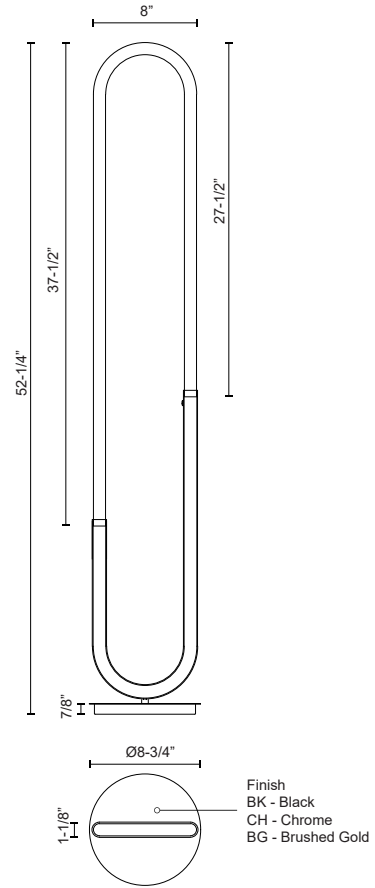

HURON FL95150

LAMPS

PROJECT

SPECIFICATION DETAILS

Fixture Dimensions	D8-3/4" x H52-1/4"
Light Source	LED with DC Driver
Wattage	21W
Total Lumens	1785lm
Delivered Lumens	1155lm*
Voltage	120V
Color Temperature	3000K
CRI (Ra)	90CRI
Optional Color Temps	2700K - 5000K Available, Minimum Order Quantities Apply
LED Rated Life	50,000 hours
Dimming	100% - 10%, Touch dimmer
Diffuser Details	Frosted acrylic diffuser
Location	Dry
Paint Finish	BG01; BK01; CH01;

* For custom options, consult factory for details.

* For warranty information, please visit www.kuzcolighting.com/warranty

DESCRIPTION

Steel base with die-cast aluminum body, acrylic frosted tube, matte powder-coated or plated finish