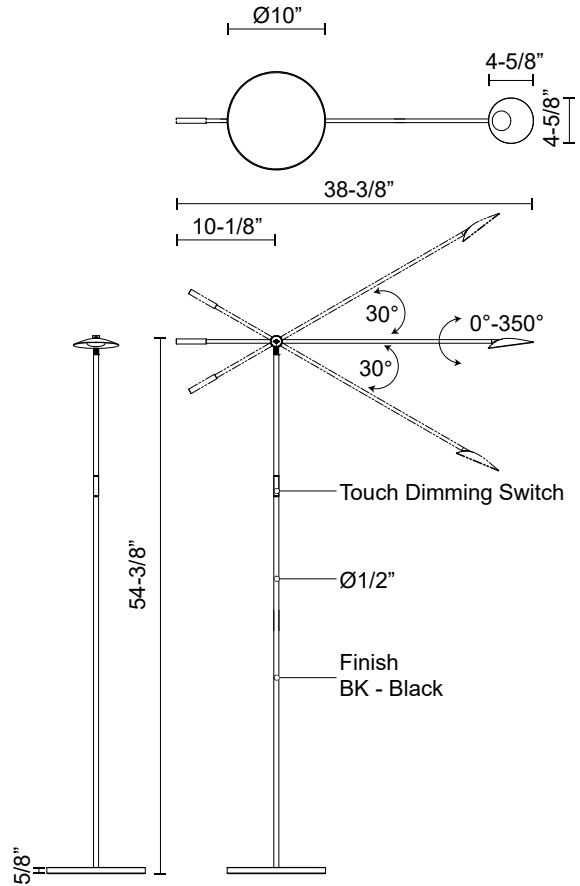

ROTAIRE FL90155

LAMPS

PROJECT

DESCRIPTION

Influenced by natural forms of flora, the Rotaire collection is a culmination of minimalist sensibilities and natural inspirations. Designed to mimic the form and flow of flowers and vines, the strong stems of this collection create the perfect frame for the illumination from each "leaf". The Rotaire is sure to bloom in both small and large spaces alike.

SPECIFICATION DETAILS

Fixture Dimensions	L38-3/8" x W10" x H54-3/8"
Light Source	LED with DC Driver
Wattage	7W
Total Lumens	595lm
Delivered Lumens	460lm*
Voltage	120V
Color Temperature	3000K
CRI (Ra)	90CRI
Optional Color Temps	2700K - 5000K Available, Minimum Order Quantities Apply
LED Rated Life	50,000 hours
Dimming	100% - 10%, Touch dimmer
Diffuser Details	Frosted acrylic diffuser
Shade Details	Cast Aluminum Shade
Location	Dry
Paint Finish	BK02
Finish Option(s)	Black

* For custom options, consult factory for details.

* For warranty information, please visit www.kuzcolighting.com/warranty

KUZCO

CANADA: 19054 28TH AVENUE - SURREY, BC V3Z 6M3

USA: 3035 E. LONE MOUNTAIN ROAD - LAS VEGAS, NV 89081

WWW.KUZCOLIGHTING.COM

© 2021 KUZCO LIGHTING. ALL RIGHTS RESERVED.

COMMENT