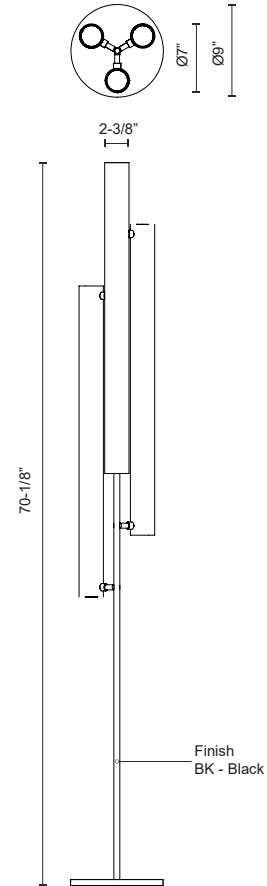

GRAMERCY FL70355

LAMPS

PROJECT

DESCRIPTION

Frosted glass cylinders, available as a single or in multiples, are composed around an aluminum die-cast body, emitting an even 360 Degrees glow of ambient light. The Gramercy standing fixtures feature a touch dimmer and a black finish

SPECIFICATION DETAILS

Fixture Dimensions	D9" x H70-1/8"
Light Source	LED with DC Driver
Wattage	40W
Total Lumens	3400lm
Delivered Lumens	BK-2000lm*
Voltage	120V
Color Temperature	3000K
CRI (Ra)	90CRI
Optional Color Temps	2700K - 5000K Available, Minimum Order Quantities Apply
LED Rated Life	50,000 hours
Dimming	100% - 10%, Touch dimmer
Glass Details	Frosted Glass
Location	Dry
Paint Finish	BK02
Finish Option(s)	Black

* For custom options, consult factory for details.

* For warranty information, please visit www.kuzcolighting.com/warranty

KUZCO

CANADA: 19054 28TH AVENUE - SURREY, BC V3Z 6M3

USA: 3035 E. LONE MOUNTAIN ROAD - LAS VEGAS, NV 89081

WWW.KUZCOLIGHTING.COM

© 2020 KUZCO LIGHTING. ALL RIGHTS RESERVED.

COMMENT