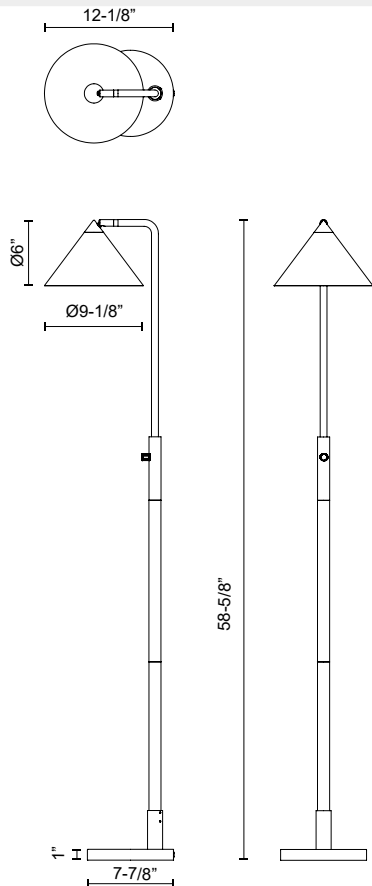

alora mood

P. 1.855.855.8926

CANADA: 19054 28TH Avenue Surrey - BC V3Z 6M3

USA: 3035 E. Lone Mountain Rd - Las Vegas, NV, 89081

REMY FL485058

FIXTURE DIMENSIONS	L12-1/8" x W9-1/8" x H58-5/8"
LAMP TYPE	E26
MAX WATTAGE	60W
BULB QTY	1
BULBS INCLUDED	No
VOLTAGE	120V
DIMMABLE	Full Range Dimmer Switch
MATERIAL	Steel
WIRE LENGTH	72" Max
LOCATION	Dry
PAINT FINISH	BG01; MB01; WH01;

[D - Diameter, L - Length, W - Width, H - Height, E - Extension]

AVAILABLE FINISHES:

FL485058BG
Brushed Gold

FL485058MB
Matte Black

FL485058WH
White

*For complete warranty terms, please visit: www.aloralighting.com/warranty