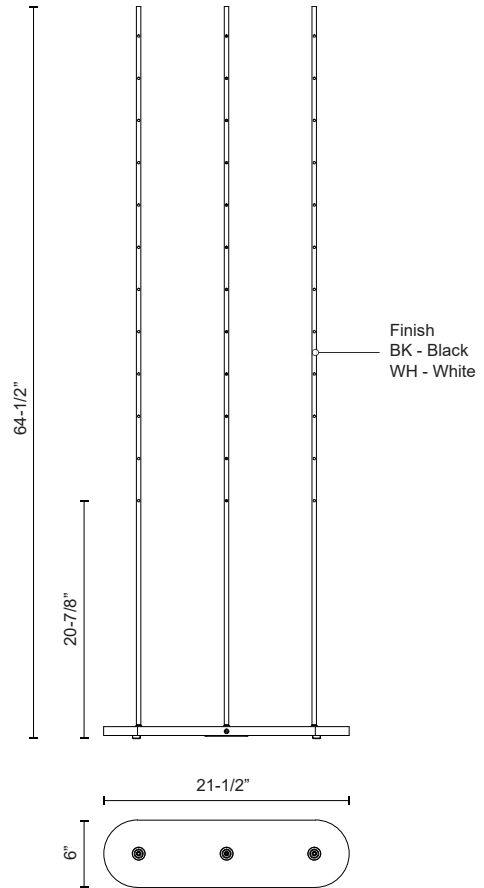

REEDS FL46948

LAMPS

PROJECT

FL46948-BK
Black

FL46948-WH
White

SPECIFICATION DETAILS

| | |
|-----------------------------|---|
| Fixture Dimensions | L21-1/2" x W6" x H64-1/2" |
| Light Source | LED with DC Driver |
| Wattage | 20W |
| Total Lumens | 2040lm |
| Delivered Lumens | 1700lm* |
| Voltage | 120V |
| Color Temperature | 3000K |
| CRI (Ra) | 90CRI |
| Optional Color Temps | 2700K - 5000K Available, Minimum Order Quantities Apply |
| LED Rated Life | 50,000 hours |
| Dimming | 100% - 10%, Touch dimmer |
| Location | Dry |
| Wire Color | Black Driver and Wire |
| Paint Finish | BK02; WH02; |

* For custom options, consult factory for details.

* For warranty information, please visit www.kuzcolighting.com/warranty

DESCRIPTION

The Reeds floor piece features a single, or multiple elegantly minimal wands, casting a soft directional glow with minimal hardware. Each wand is effortlessly repositionable; a smooth swivel allows the light to be angled precisely, and to create dynamic lines within the fixture.