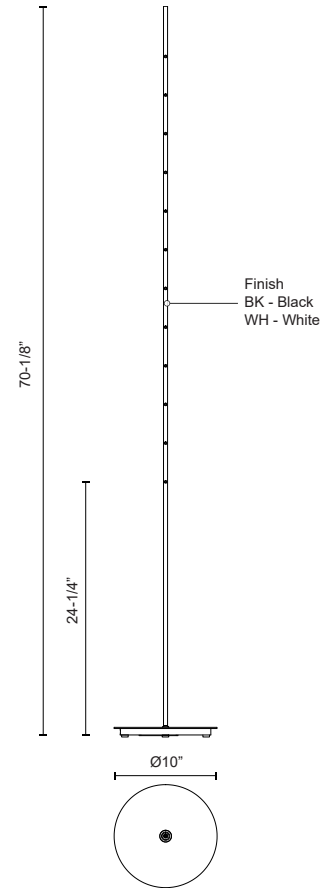

REEDS FL46748

LAMPS

PROJECT

SPECIFICATION DETAILS

Fixture Dimensions	D10" x H70-1/8"
Light Source	LED with DC Driver
Wattage	12W
Total Lumens	1015lm
Delivered Lumens	800lm*
Voltage	120V
Color Temperature	3000K
CRI (Ra)	90CRI
Optional Color Temps	2700K - 5000K Available, Minimum Order Quantities Apply
LED Rated Life	50,000 hours
Dimming	100% - 10%, Touch dimmer
Location	Dry
Wire Color	Black Driver and Wire
Paint Finish	BK02; WH02;

* For custom options, consult factory for details.

* For warranty information, please visit www.kuzcolighting.com/warranty

DESCRIPTION

The Reeds floor piece features a single, or multiple elegantly minimal wands, casting a soft directional glow with minimal hardware. Each wand is effortlessly repositionable; a smooth swivel allows the light to be angled precisely, and to create dynamic lines within the fixture.