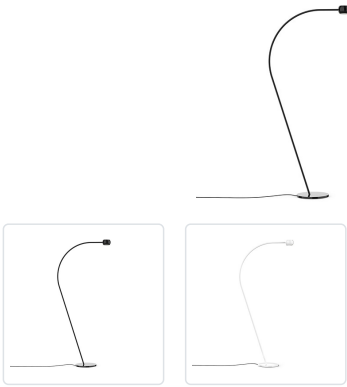

FLUX FL46660

LAMPS

PROJECT

FL46660-GBK
Gloss Black

FL46660-GWH
Gloss White

SPECIFICATION DETAILS

Fixture Dimensions	L26" x W10" x H60"
Light Source	LED with DC Driver
Wattage	10W
Total Lumens	800lm
Delivered Lumens	GBK-210lm; GWH-371lm;
Voltage	120V
Color Temperature	3000K
CRI (Ra)	90CRI
Optional Color Temps	2700K - 5000K Available, Minimum Order Quantities Apply
LED Rated Life	50,000 hours
Dimming	100% - 10%, Touch dimmer
Diffuser Details	Acrylic diffuser
Location	Dry
Paint Finish	GBK01; GWH01;

* For custom options, consult factory for details.

* For warranty information, please visit www.kuzcolighting.com/warranty

DESCRIPTION

Combining a truncated spherical aesthetic with modern adjustability features the Flux collection is ideal for the sophisticated interior setting. A flat recessed glass diffuser, partially frosted in its center, is showcased within the precise cast aluminum drum, providing an ambient wash where directed. The illuminated ring serves dual functions as a finder light and indicative perimeter for the touch actuated dimmer. Magnetic connectors allow for an unrestricted range of rotation and ease of assembly. Available in a range of configurations.