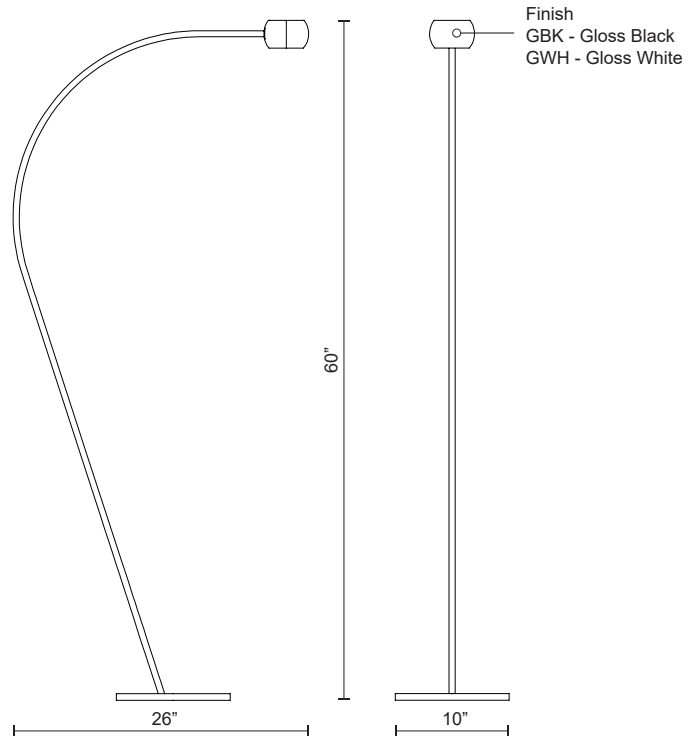

FLUX FL46660

LAMPS

PROJECT

FL46660-GBK
Gloss Black

FL46660-GWH
Gloss White

SPECIFICATION DETAILS

Fixture Dimensions	L26" x W10" x H60"
Light Source	LED with DC Driver
Wattage	10W
Total Lumens	800lm
Delivered Lumens	GBK-210lm; GWH-371lm;
Voltage	120V
Color Temperature	3000K
CRI (Ra)	90CRI
Optional Color Temps	2700K - 5000K Available, Minimum Order Quantities Apply
LED Rated Life	50,000 hours
Dimming	100% - 10%, Touch dimmer
Diffuser Details	Acrylic diffuser
Location	Dry
Paint Finish	GBK01; GWH01;

* For custom options, consult factory for details.

* For warranty information, please visit www.kuzcolighting.com/warranty

DESCRIPTION

Combining a truncated spherical aesthetic with modern adjustability features the Flux collection is ideal for the sophisticated interior setting. A flat recessed glass diffuser, partially frosted in its center, is showcased within the precise cast aluminum drum, providing an ambient wash where directed. The illuminated ring serves dual functions as a finder light and indicative perimeter for the touch actuated dimmer. Magnetic connectors allow for an unrestricted range of rotation and ease of assembly. Available in a range of configurations.