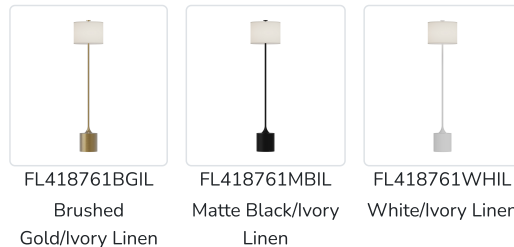

alora mood

P. 1.855.855.8926

CANADA: 19054 28TH Avenue Surrey - BC V3Z 6M3

USA: 3035 E. Lone Mountain Rd - Las Vegas, NV, 89081

ISSA FL418761

FIXTURE DIMENSIONS	D14" x H61-1/4"
LAMP TYPE	E26
MAX WATTAGE	60W
BULB QTY	1
BULBS INCLUDED	No
VOLTAGE	120V
DIFFUSER DETAILS	IL - Ivory Linen (Gold Socket); IL - Ivory Linen (Silver Socket);
MATERIAL	Aluminum + Steel + Linen
WIRE LENGTH	96" Max
LOCATION	Dry
SWITCH	In-Line On/Off
PAINT FINISH	BG01; MB01; WH01;

[D - Diameter, L - Length, W - Width, H - Height, E - Extension]

AVAILABLE FINISHES:

*For complete warranty terms, please visit: www.aloralighting.com/warranty