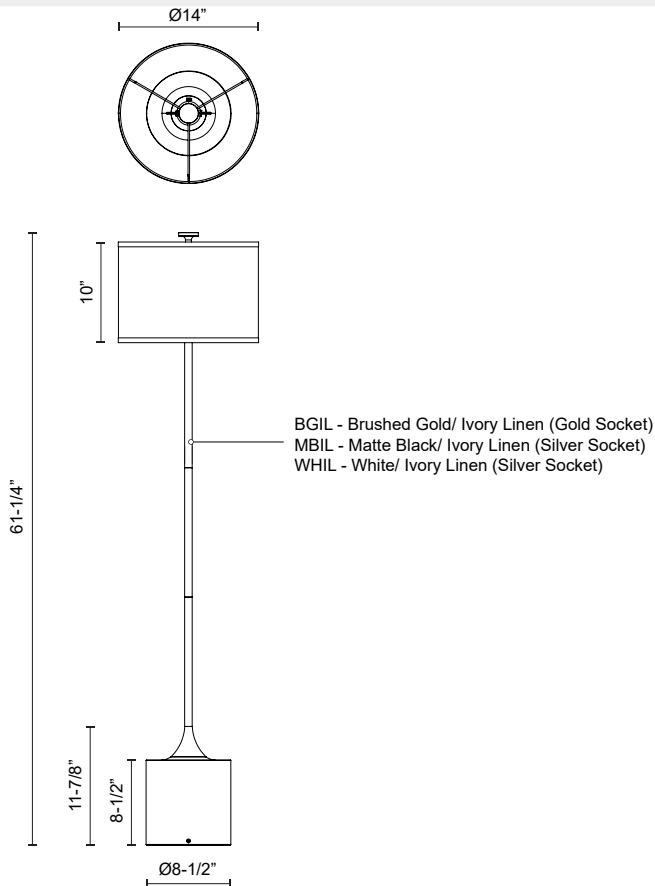

WWW.ALORAMOOD.COM

© 2023 KUZCO LIGHTING. ALL RIGHTS RESERVED.