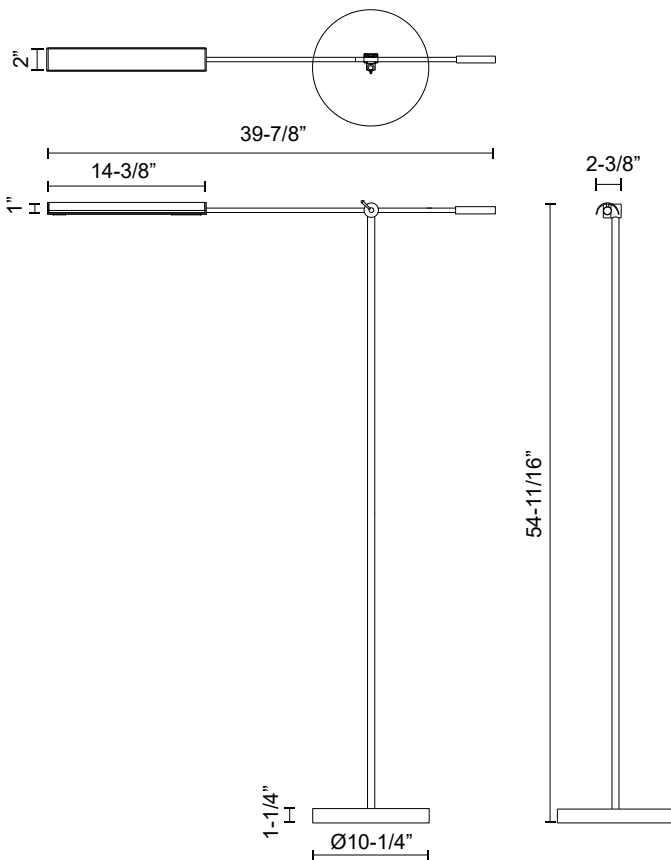

## ASTRID FL316655

FIXTURE DIMENSIONS	L39-7/8" x W2-3/8" x H54-11/16"
LIGHT SOURCE	LED with DC Driver
WATTAGE	5W
TOTAL LUMENS	630lm
DELIVERED LUMENS	UB-175lm*; VB-185lm*;
VOLTAGE	120V
COLOR TEMPERATURE	2700K
CRI (RA)	90CRI
SWITCH	In-Line On/Off
GLASS DETAILS	Clear Glass
SHADE DIMENSIONS	L14-3/8" x W2" x H1"
MATERIAL	Steel
BASE DIMENSIONS	D10-1/4" x H1-1/4"
LOCATION	Dry
PAINT FINISH	UB01; VB01;

[ D - Diameter, L - Length, W - Width, H - Height, E - Extension ]