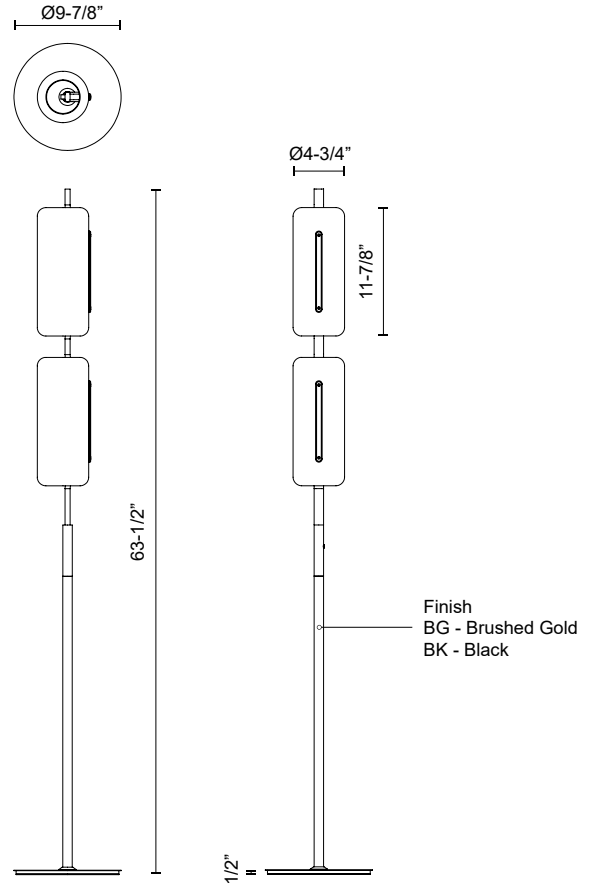

HILO FL28563

LAMPS

PROJECT

FL28563-BG
Brushed Gold

FL28563-BK
Black

SPECIFICATION DETAILS

Fixture Dimensions	D9-7/8" x H63-1/2"
Light Source	LED with DC Driver
Wattage	17W
Total Lumens	1445lm
Delivered Lumens	BG-1075lm*; BK-1025lm*;
Voltage	120V
Color Temperature	3000K
CRI (Ra)	90CRI
Optional Color Temps	2700K - 5000K Available, Minimum Order Quantities Apply
LED Rated Life	50,000 hours
Dimming	100% - 10%, Touch dimmer
Diffuser Details	White Acrylic (interior)
Glass Details	Clear Glass (exterior)
Wire Type	Black Driver and Wire
Location	Dry
Illumination Direction	Up/Down
Paint Finish	BG01; BK02;

* For custom options, consult factory for details.

* For warranty information, please visit www.kuzcolighting.com/warranty

DESCRIPTION

Light and airy, the Hilo Collection uses Kuzco's signature light guide technology to illuminate your space brilliantly. The cylindrical glass shades allow for a clean, modern look that provides ample omnidirectional light to any room in the house. Available in brushed or powder-coated options.