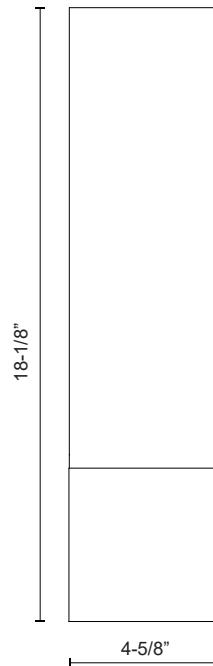

## SPECIFICATION DETAILS

<b>Fixture Dimensions</b>	W4-5/8" x H18-1/8" x E4-1/8"
<b>Light Source</b>	AC LED Module
<b>Wattage</b>	16W
<b>Total Lumens</b>	1200lm
<b>Delivered Lumens</b>	611lm*
<b>Voltage</b>	120V
<b>Color Temperature</b>	3000K
<b>CRI (Ra)</b>	90CRI
<b>Optional Color Temps</b>	2700K - 5000K Available, Minimum Order Quantities Apply
<b>LED Rated Life</b>	50,000 hours
<b>Dimming</b>	100% - 10%, ELV Dimmer (Not Included)
<b>Glass Details</b>	Frosted Glass
<b>Location</b>	Wet
<b>Illumination Direction</b>	Backlit
<b>Mounting Style</b>	All Orientation; Wall;
<b>Canopy Dimensions</b>	W4-5/8" x H4-5/8" x E1/2"
<b>Paint Finish</b>	GH01; GY01;

## DESCRIPTION

An 18 inch long aluminum rectangle is bent forward from the bottom, just slightly enough for an unexpected touch of depth with this exterior use wall light. The LED light sources are concealed behind the metal rectangle projecting a glow on the illuminated surface that throws the modern design of the sconce into relief. In graphite or gray powder coat finish.