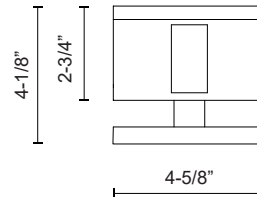

## SPECIFICATION DETAILS

<b>Fixture Dimensions</b>	W4-5/8" x H18-1/8" x E4-1/8"
<b>Light Source</b>	AC LED Module
<b>Wattage</b>	16W
<b>Total Lumens</b>	1200lm
<b>Delivered Lumens</b>	611lm*
<b>Voltage</b>	120V
<b>Color Temperature</b>	3000K
<b>CRI (Ra)</b>	90CRI
<b>Optional Color Temps</b>	2700K - 5000K Available, Minimum Order Quantities Apply
<b>LED Rated Life</b>	50,000 hours
<b>Dimming</b>	100% - 10%, ELV Dimmer (Not Included)
<b>Glass Details</b>	Frosted Glass
<b>Location</b>	Wet
<b>Illumination Direction</b>	Backlit
<b>Mounting Style</b>	All Orientation; Wall;
<b>Canopy Dimensions</b>	W4-5/8" x H4-5/8" x E1/2"
<b>Paint Finish</b>	GH01; GY01;

## DESCRIPTION

An 18 inch long aluminum rectangle is bent forward from the bottom, just slightly enough for an unexpected touch of depth with this exterior use wall light. The LED light sources are concealed behind the metal rectangle projecting a glow on the illuminated surface that throws the modern design of the sconce into relief. In graphite or gray powder coat finish.