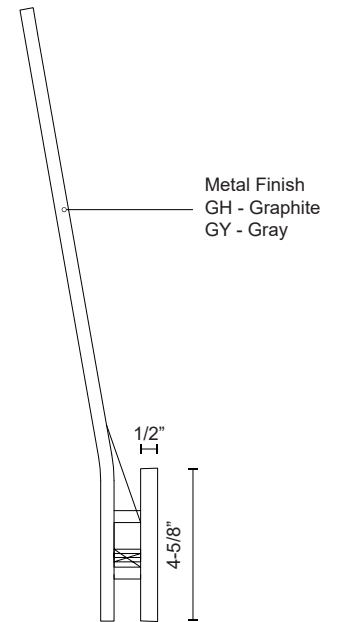

## SPECIFICATION DETAILS

<b>Fixture Dimensions</b>	W4-5/8" x H18-1/8" x E4-1/8"
<b>Light Source</b>	AC LED Module
<b>Wattage</b>	16W
<b>Total Lumens</b>	1200lm
<b>Delivered Lumens</b>	611lm*
<b>Voltage</b>	120V
<b>Color Temperature</b>	3000K
<b>CRI (Ra)</b>	90CRI
<b>Optional Color Temps</b>	2700K - 5000K Available, Minimum Order Quantities Apply
<b>LED Rated Life</b>	50,000 hours
<b>Dimming</b>	100% - 10%, ELV Dimmer (Not Included)
<b>Glass Details</b>	Frosted Glass
<b>Location</b>	Wet
<b>Illumination Direction</b>	Backlit
<b>Mounting Style</b>	All Orientation; Wall;
<b>Canopy Dimensions</b>	W4-5/8" x H4-5/8" x E1/2"
<b>Paint Finish</b>	GH01; GY01;

## DESCRIPTION

An 18 inch long aluminum rectangle is bent forward from the bottom, just slightly enough for an unexpected touch of depth with this exterior use wall light. The LED light sources are concealed behind the metal rectangle projecting a glow on the illuminated surface that throws the modern design of the sconce into relief. In graphite or gray powder coat finish.