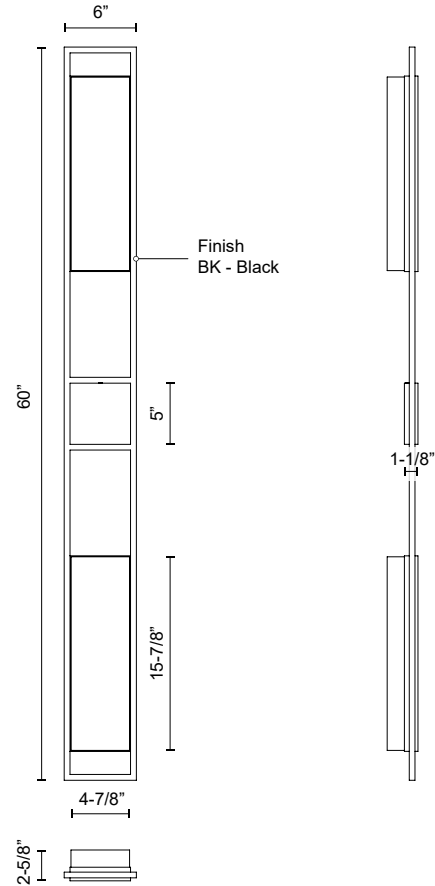

ASPEN EW72560

WALL

PROJECT

SPECIFICATION DETAILS

Fixture Dimensions	W6" x H60" x E2-5/8"
Light Source	AC LED Module
Wattage	43W
Total Lumens	3400lm
Delivered Lumens	1580lm*
Voltage	120V
Color Temperature	3000K
CRI (Ra)	90CRI
Optional Color Temps	2700K - 5000K Available, Minimum Order Quantities Apply
LED Rated Life	50,000 hours
Dimming	100% - 10%, ELV Dimmer (Not Included)
Glass Details	Clear Exterior White Interior Glass
ADA Compliant	Yes
Location	Wet
Illumination Direction	Front
Mounting Style	All Orientation
Paint Finish	BK02

* For custom options, consult factory for details.

* For warranty information, please visit www.kuzcolighting.com/warranty

DESCRIPTION

Oversized exterior lighting meets chic, refined design in the Aspen Collection. With two sizes available, these extravagant light fixtures are upscale with a modern design that can be mounted either horizontally or vertically, depending on preference and style. Each lamp emits omni directional light that's wonderful for illuminating the front of your home.

KUZCO

CANADA: 19054 28TH AVENUE - SURREY, BC V3Z 6M3

USA: 3035 E. LONE MOUNTAIN ROAD - LAS VEGAS, NV 89081

WWW.KUZCOLIGHTING.COM

© 2023 KUZCO LIGHTING. ALL RIGHTS RESERVED.

COMMENT