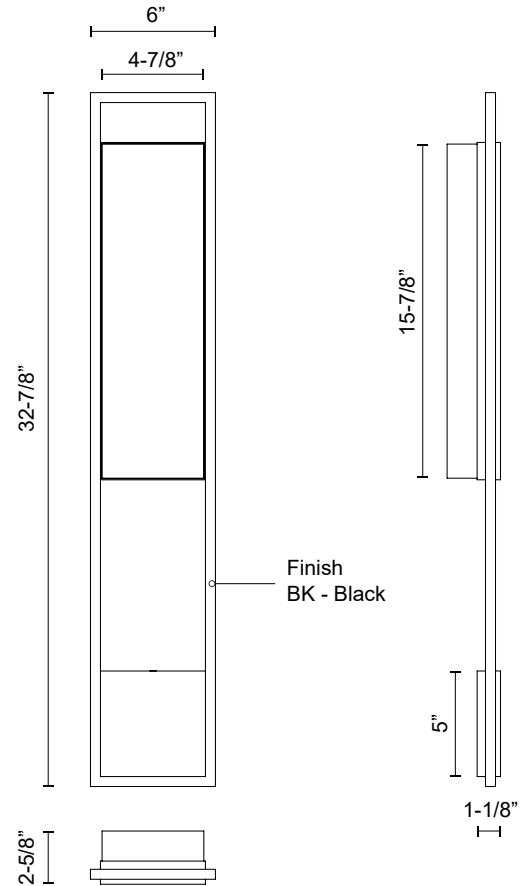

ASPEN EW72533

WALL

PROJECT

SPECIFICATION DETAILS

Fixture Dimensions	W6" x H32-7/8" x E2-5/8"
Light Source	AC LED Module
Wattage	22W
Total Lumens	1750lm
Delivered Lumens	750lm*
Voltage	120V
Color Temperature	3000K
CRI (Ra)	90CRI
Optional Color Temps	2700K - 5000K Available, Minimum Order Quantities Apply
LED Rated Life	50,000 hours
Dimming	100% - 10%, ELV Dimmer (Not Included)
Glass Details	Clear Exterior White Interior Glass
ADA Compliant	Yes
Location	Wet
Illumination Direction	Front
Mounting Style	All Orientation
Paint Finish	BK02

* For custom options, consult factory for details.

* For warranty information, please visit www.kuzcolighting.com/warranty

DESCRIPTION

Oversized exterior lighting meets chic, refined design in the Aspen Collection. With two sizes available, these extravagant light fixtures are upscale with a modern design that can be mounted either horizontally or vertically, depending on preference and style. Each lamp emits omnidirectional light that's wonderful for illuminating the front of your home.

KUZCO

CANADA: 19054 28TH AVENUE - SURREY, BC V3Z 6M3
USA: 3035 E. LONE MOUNTAIN ROAD - LAS VEGAS, NV 89081

WWW.KUZCOLIGHTING.COM

© 2023 KUZCO LIGHTING. ALL RIGHTS RESERVED.

COMMENT