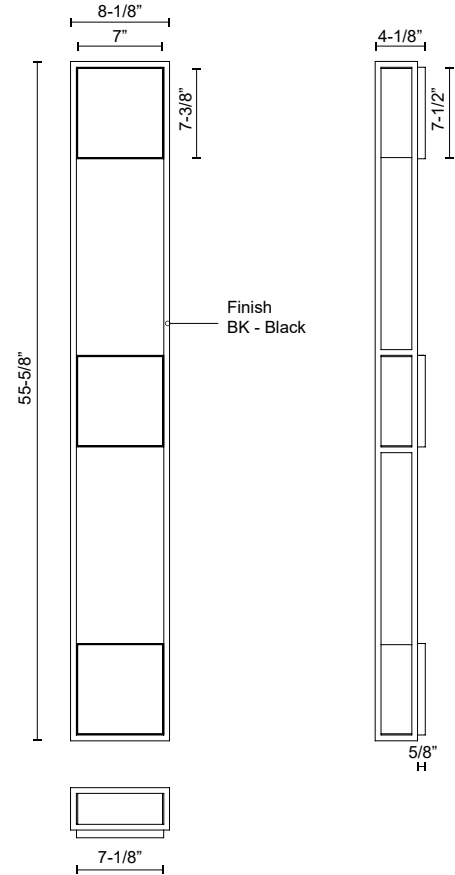

VAIL EW72355

WALL

PROJECT

SPECIFICATION DETAILS

Fixture Dimensions	W8-1/8" x H55-5/8" x E4-1/8"
Light Source	AC LED Module
Wattage	47W
Total Lumens	3700lm
Delivered Lumens	1700lm*
Voltage	120V
Color Temperature	3000K
CRI (Ra)	90CRI
Optional Color Temps	2700K - 5000K Available, Minimum Order Quantities Apply
LED Rated Life	50,000 hours
Dimming	100% - 10%, ELV Dimmer (Not Included)
Glass Details	Clear Exterior White Interior Glass
Location	Wet
Illumination Direction	Front
Mounting Style	All Orientation
Paint Finish	BK02

* For custom options, consult factory for details.

* For warranty information, please visit www.kuzcolighting.com/warranty

DESCRIPTION

Luxe lighting that will make your home stand out is what the Vail Collection offers. The geometric design provides a simple yet elegant approach to lighting the exterior or interior of your home. Each size can be mounted horizontally or vertically, allowing you to create an extraordinary lighting arrangement.

KUZCO

CANADA: 19054 28TH AVENUE - SURREY, BC V3Z 6M3

USA: 3035 E. LONE MOUNTAIN ROAD - LAS VEGAS, NV 89081

WWW.KUZCOLIGHTING.COM

© 2023 KUZCO LIGHTING. ALL RIGHTS RESERVED.

COMMENT